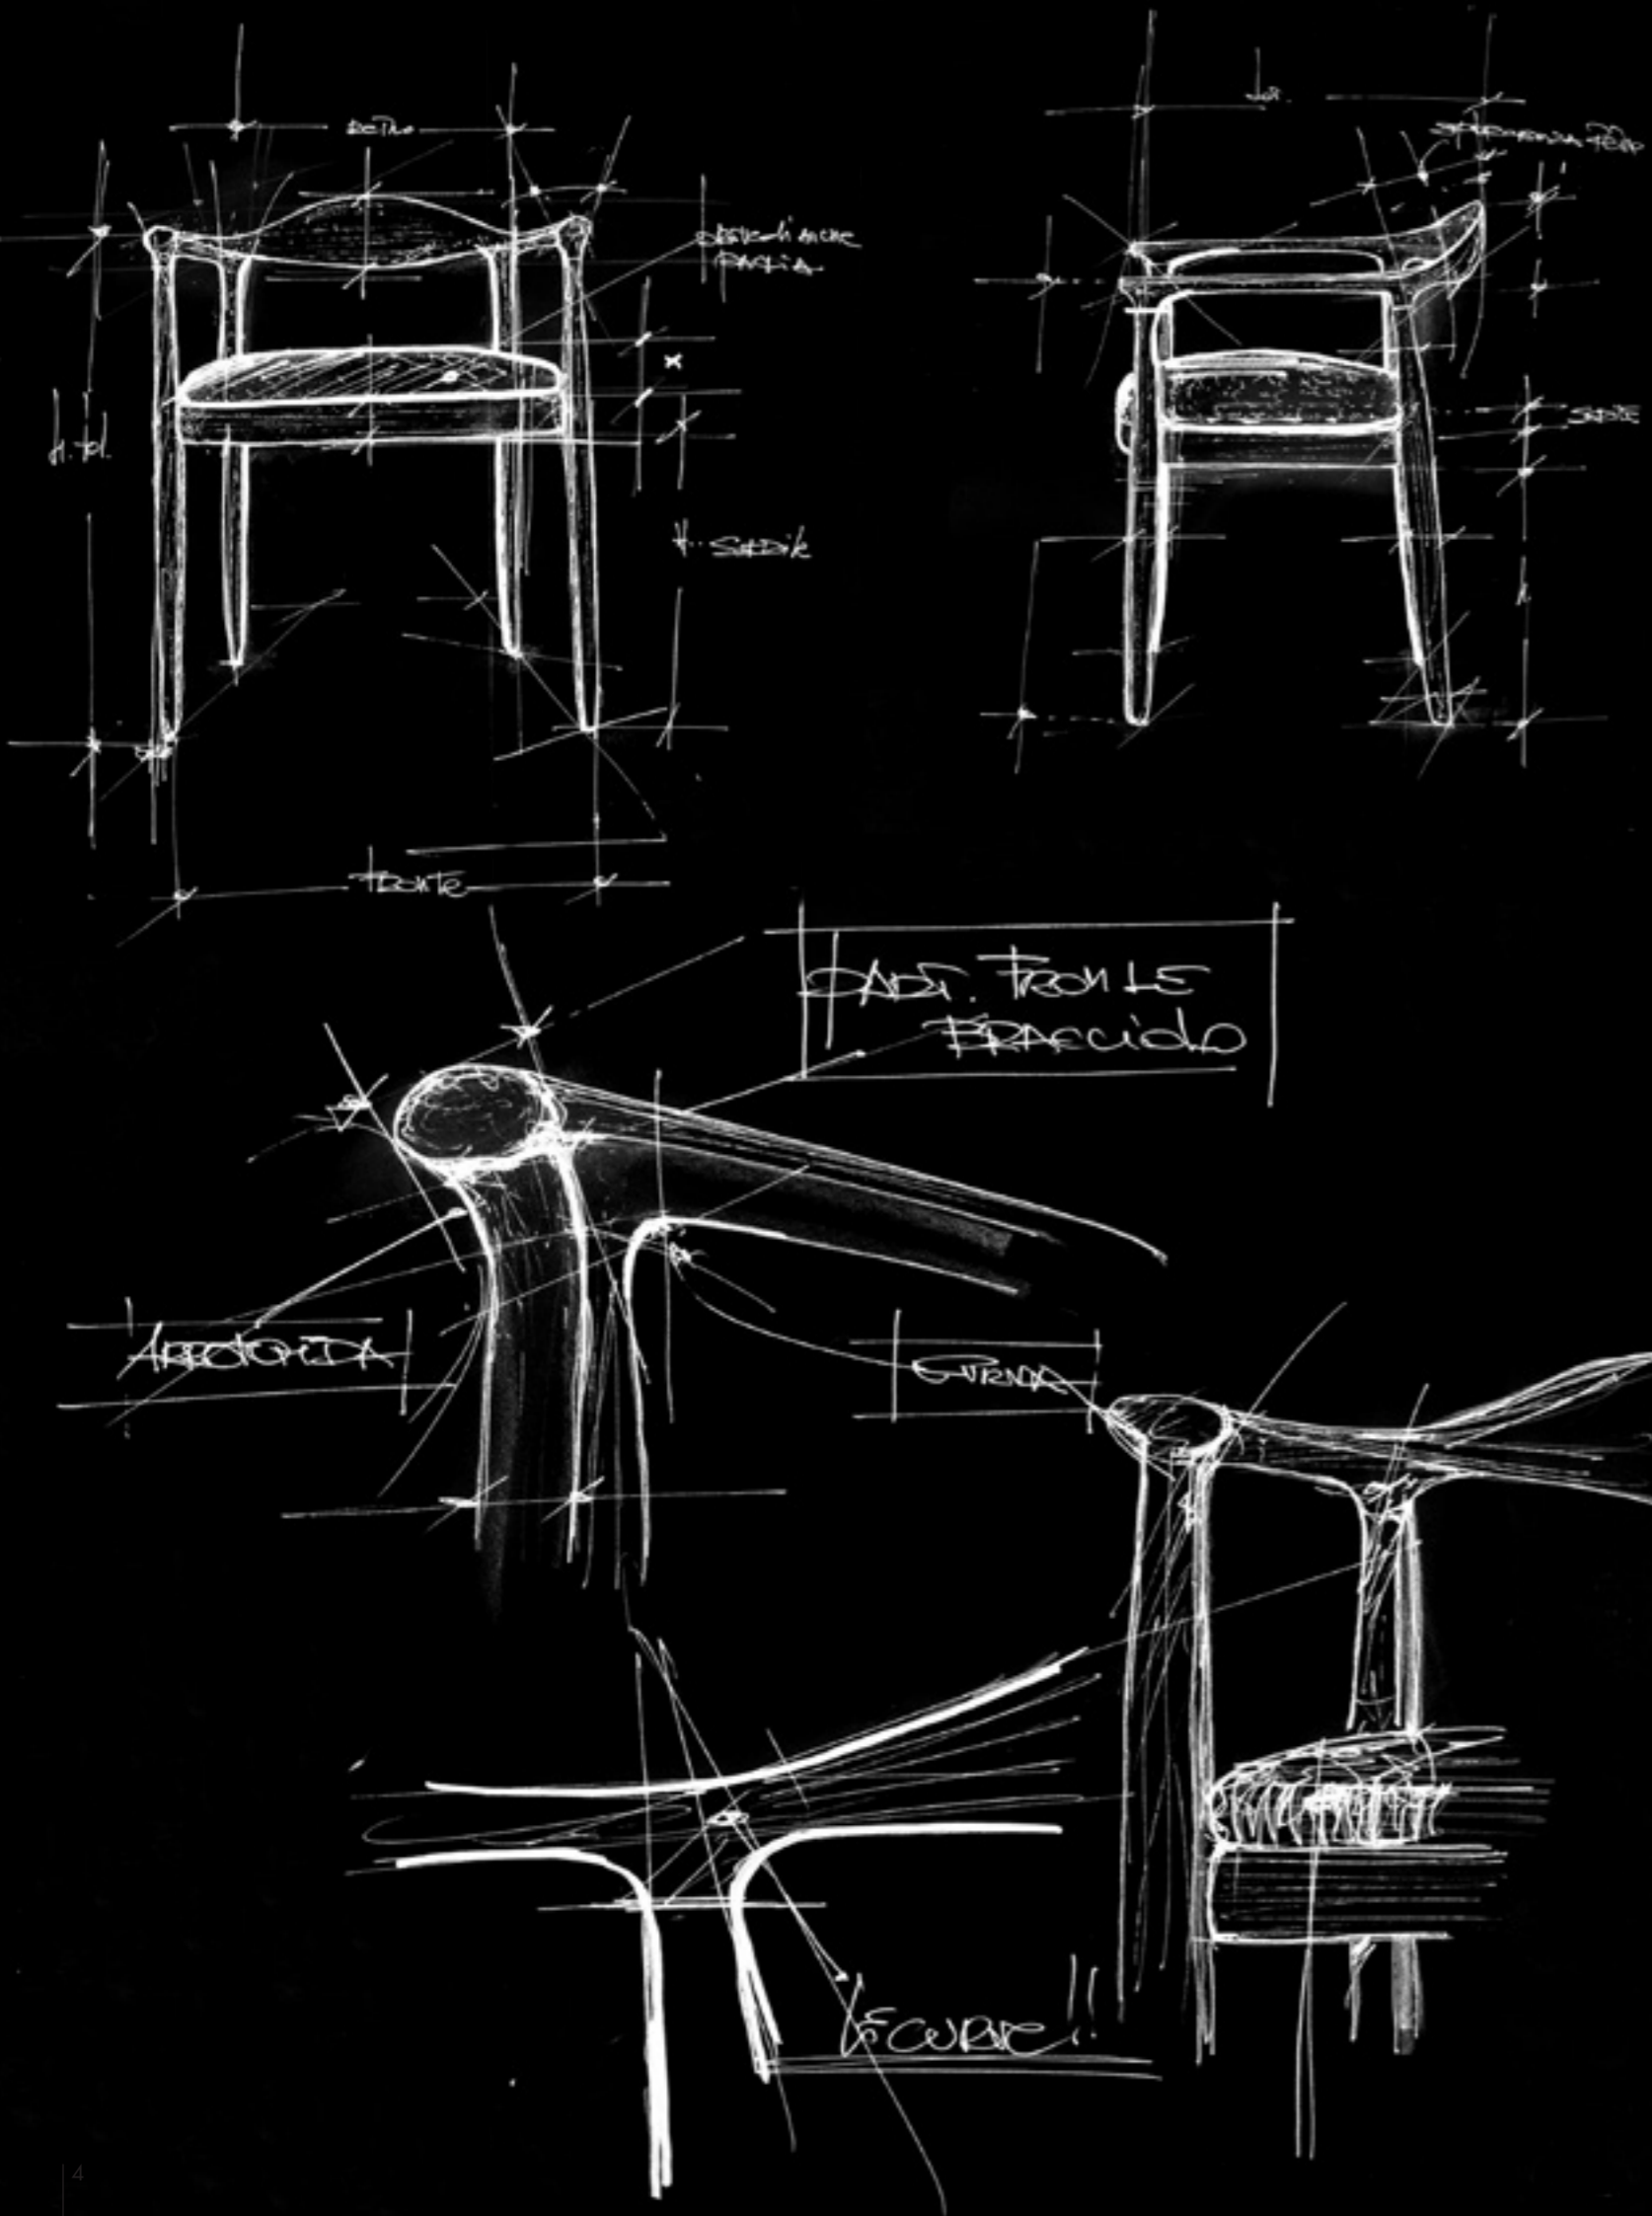

DESIGN E PASSIONE

PASSION AND DESIGN

Noi siamo FGF e come te amiamo la Natura.

Le nostre idee prendono forma dal legno più nobile che mani esperte trasformano in oggetti di design.

Il legno, cuore vivo dei nostri mobili, così continua a vivere, nella tua casa e nei luoghi che più ami.

Ogni mobile FGF è unico, realizzato solo per te.

Amalo per le emozioni che solo il vero legno ti sa dare

Amalo per il suo animo vivace e mutevole, per il suo carattere ribelle.

Amalo per la bellezza che porta a casa tua, la bellezza della natura.

Osservalo con gli occhi dell'anima, seguì con lo sguardo la linea di una venatura, asseconda ogni sua naturale imperfezione, sorprenditi a pensare che ogni suo capriccio racconta di te.

Tutto questo è possibile perchè noi siamo te.

We are FGF and just as you we love Nature.

Our ideas are shaped in the most noble wood that expert hands transform into design objects.

The wood, the living heart of our furniture thus continues to live in your home and in the places you love.

Each FGF piece is unique, made exclusively for you.

Love it for the emotions that only real wood can give you

Love it for its lively and ever changing mood, for its rebellious nature.

Love it for the beauty that it brings to your home, the beauty of nature.

Observe it with your soul, let your eyes follow the line of a veining, Indulge in all its natural imperfections surprise yourself thinking that everyone of its whims tells a story about you.

All this is possible because we are you.