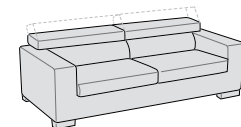

Divano
L 223 P 105 H 76/97
2 sedute estraibili