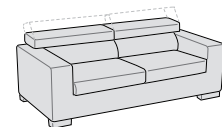

Divano
L 203 P 105 H 76/97
2 sedute estraibili