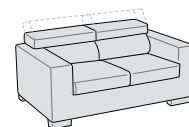

Divano
L 183 P 105 H 76/97
2 sedute estraibili