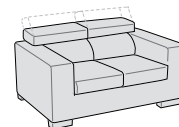

*180 cm Left-hand Sofa
and Bench to the Right.
Manganese Colour Model Feet.
Two 55x45 cm Decorative
Cushions and one 40x40 cm
Decorative Cushion.*

Flare

Tecnicamente

Glint divani/elementi

Poltrona
L 116 P 105 H 76/97
1 seduta estraibile