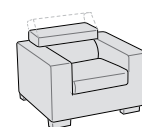

*180 cm Left-hand Sofa
and Bench to the Right.
Manganese Colour Model Feet.
Two 55x45 cm Decorative
Cushions and one 40x40 cm
Decorative Cushion.*

Flare

Tecnicamente

Glint divani/elementi

Poltrona
L 116 P 105 H 76/97
1 seduta estraibile