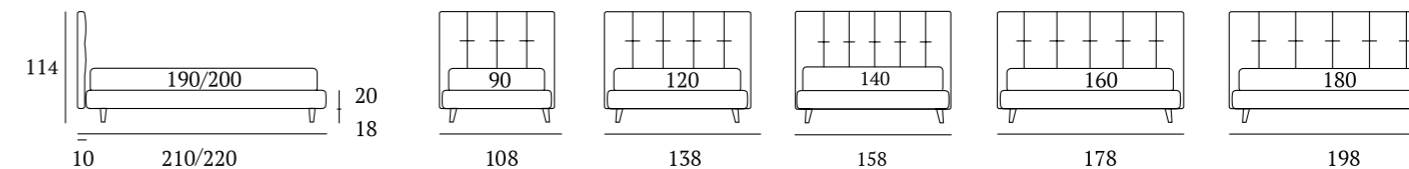

Positive Lift

DI SERIE:
Piede in legno **Log** h cm 18, colore wengè

AS STANDARD:
Log wooden foot H 18 cm, colour: wenge

OPTIONAL:
Piede in legno **Log** h cm 18, colori bianco, naturale
Piedi in metallo **Fine, Glam, Peak, Lux** h cm 18, finiture cromo, bianco, manganese

OPTIONALS:
Log wooden foot H 18 cm, colours: white, natural, grey
Fine, Glam, Peak, Lux metal feet H 18 cm, finishes: chrome, white, manganese