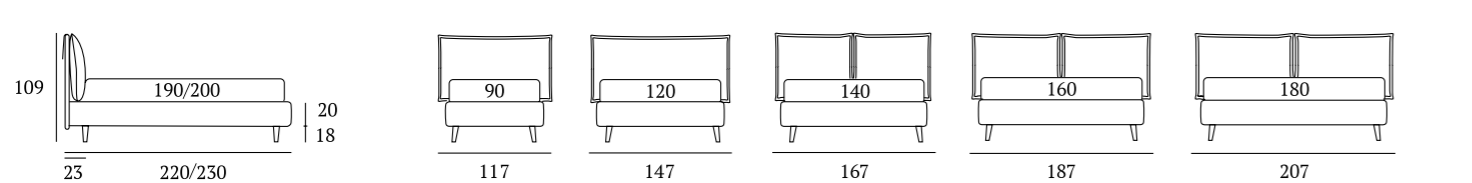

Wisp Lift

DI SERIE:
Piede in legno **Log** h cm 18, colore wengè

OPTIONAL:
Piedi in legno **Log, Classic** h cm 18, colori bianco, naturale, wengè
Piedi in metallo **Fine, Glam, Max** h cm 18, finiture cromo, bianco, manganese

AS STANDARD:
Log wooden foot H 18 cm, colour: wenge

OPTIONALS:
Log, Classic wooden feet H 18 cm, colours: white, natural, wenge
Fine, Glam, Max metal feet H 18 cm, finishes: chrome, white, manganese