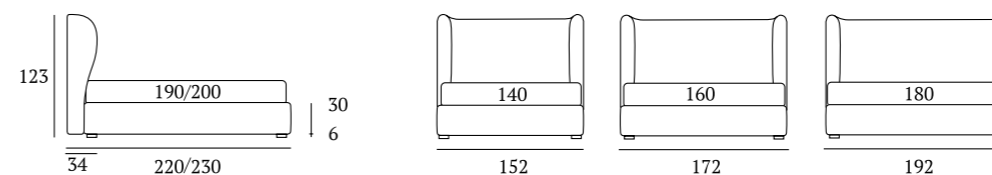

Emby

DI SERIE:
Piede in legno **Cubic** h cm 6, colore wengè

OPTIONAL:
Piede in legno **Cubic** h cm 6-10, colori bianco, naturale, grigio, wengè
Piede in legno **Classic** h cm 10, colori bianco, naturale, wengè

AS STANDARD:
Cubic wooden foot H 6 cm, colour: wenge

OPTIONALS:
Cubic wooden foot H 6-10 cm, colours: white, natural, grey, wenge
Classic wooden foot H 10 cm, colours: white, natural, wenge