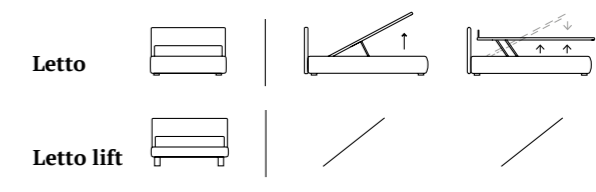

FANCY

/Letto
Materasso e guanciali della linea Bside
Completo lenzuola colore 188

/Bed
Bside mattress and pillows
Bedding set, colour 188