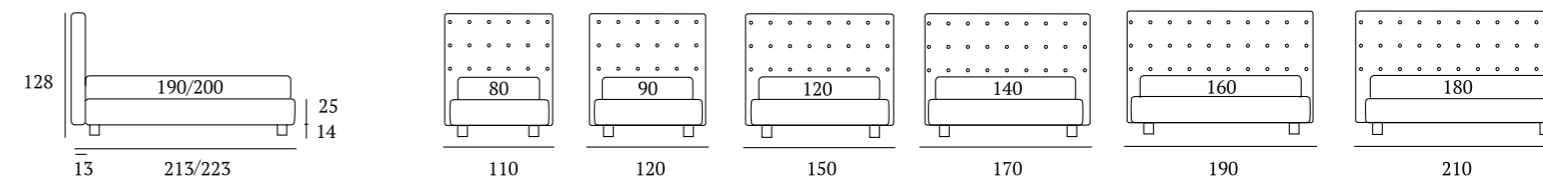

Point Compatto

DI SERIE:
Piede in legno **Cubic** h cm 14, colore wengè

AS STANDARD:
Cubic wooden foot H 14 cm, colour: wenge

OPTIONAL:
Piede in legno **Cubic** h cm 14, colori bianco, naturale, grigio
Piedi in metallo **Fine, Glam, Peak** h cm 14, finiture cromo, bianco, manganese

OPTIONALS:
Cubic wooden foot H 14 cm, colours: white, natural, grey
Fine, Glam, Peak metal feet H 14 cm, finishes: chrome, white, manganese