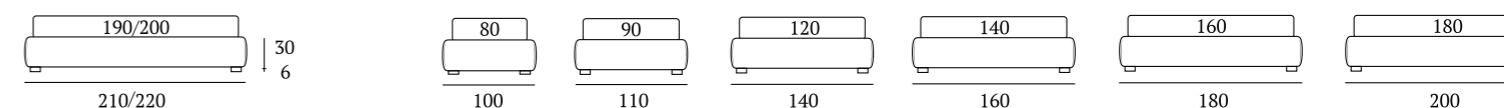

Sommier Large

DI SERIE:
Piede in legno **Cubic** h cm 6, colore wengè

OPTIONAL:
Piede in legno **Cubic** h cm 6-10, colori bianco, naturale, grigio, wengè
Piede in legno **Circle** h cm 6-10, colori bianco, naturale, wengè
Piede in legno **Classic** h cm 10, colori bianco, naturale, wengè

AS STANDARD:
Cubic wooden foot H 6 cm, colour: wenge

OPTIONALS:
Cubic wooden foot H 6-10 cm, colours: white, natural, grey, wenge
Circle wooden foot H 6-10 cm, colours: white, natural, wenge
Classic wooden foot H 10 cm, colours: white, natural, wenge