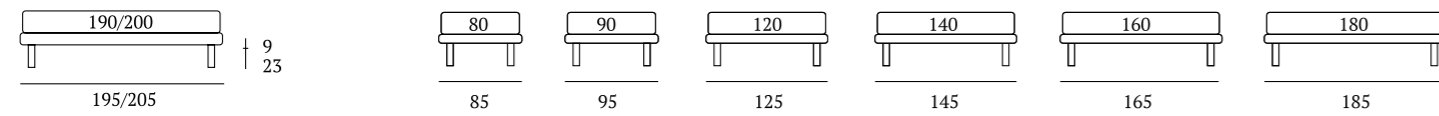

Sommier Autoportante