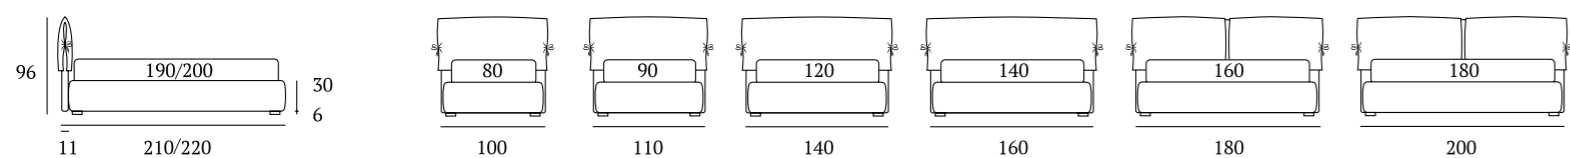

Fine

DI SERIE:
Piede in legno **Circle** h cm 6, colore wengè

AS STANDARD:
Circle wooden foot H 6 cm, colour: wenge

OPTIONAL:
Piede in legno **Circle** h cm 6-10, colori bianco, naturale, wengè
Piede in legno **Classic** h cm 10, colori bianco, naturale, wengè
Ruote **Carry**

OPTIONALS:
Circle wooden foot H 6-10 cm, colours: white, natural, wenge
Classic wooden foot H 10 cm, colours: white, natural, wenge
Carry wheels