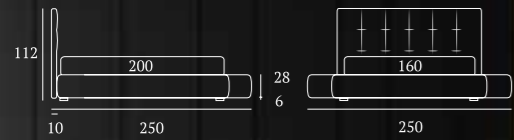

SPECIAL

/Letto
Materasso e guanciali della linea Bside
Completo lenzuola colore 01 e colore 138
Cuscino decoro cm 40x40

/Bed
Bside mattress and pillows
Bedding set, colour 01 and colour 138
Decorative cushion 40x40 cm