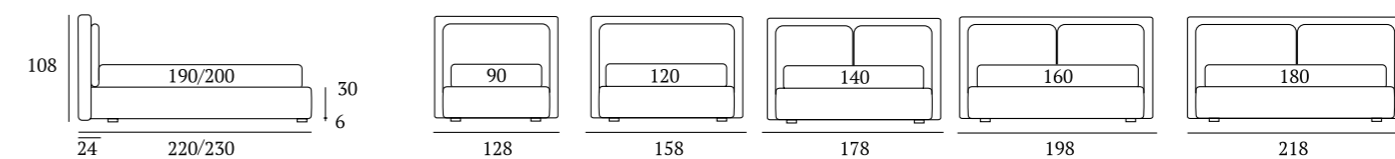

Flux

DI SERIE:
Piede in legno **Cubic** h cm 6, colore wengè

AS STANDARD:
Cubic wooden foot H 6 cm, colour: wenge

OPTIONAL:
Piede in legno **Cubic** h cm 6-10, colori bianco, naturale, grigio, wengè
Piede in metallo **Steel** h cm 5, finitura cromo
Ruote **Carry**

OPTIONALS:
Cubic wooden foot H 6-10 cm, colours: white, natural, grey, wenge
Steel metal foot H 5 cm, finish: chrome
Carry wheels