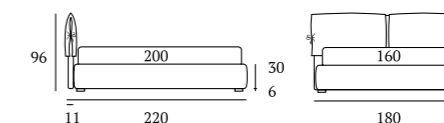

FINE

/Letto
Materasso e guanciali della linea Bside
Completo lenzuola colore 278
Due cuscini decoro cm 40x40,
cuscino decoro cm 60x30
Coperta Afrodite colore 6010
Plaid Morfeo colore 4000

/Bed
Bside mattress and pillows
Bedding set, colour 278
Two decorative cushions 40x40 cm,
decorative cushion 60x30 cm
Afrodite cover, colour 6010
Morfeo blanket, colour 4000