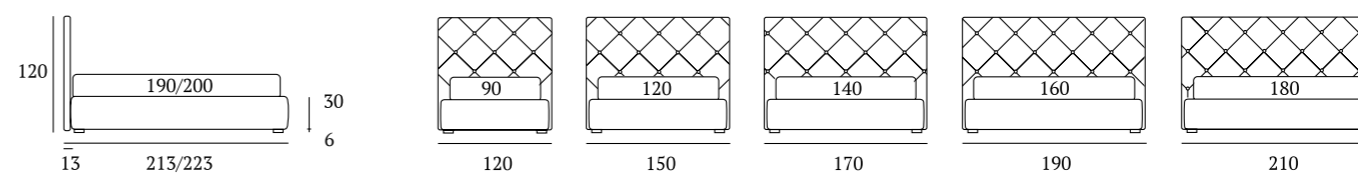

Diamond

DI SERIE:
Piede in legno **Circle** h cm 6, colore wengè

OPTIONAL:
Piede in legno **Circle** h cm 6-10, colori bianco, naturale, wengè
Piede in legno **Classic** h cm 10, colori bianco, naturale, wengè

AS STANDARD:
Circle wooden foot H 6 cm, colour: wenge

OPTIONALS:
Circle wooden foot H 6-10 cm, colours: white, natural, wenge
Classic wooden foot H 10 cm, colours: white, natural, wenge