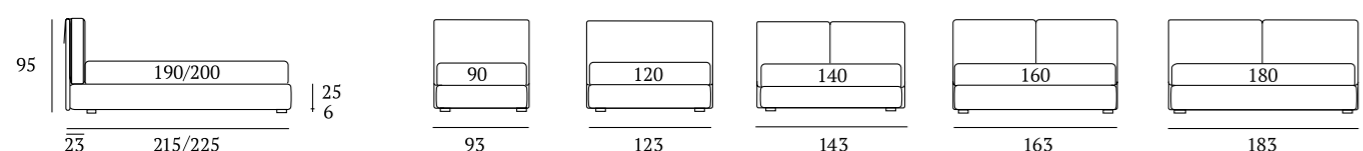

Form Filo

DI SERIE:
Piede in legno **Cubic** h cm 6, colore wengè

OPTIONAL:
Piede in legno **Cubic** h cm 6-10, colori bianco, naturale, grigio, wengè
Piede in metallo **Steel** h cm 5, finitura cromo
Ruote **Carry**

AS STANDARD:
Cubic wooden foot H 6 cm, colour: wenge

OPTIONALS:
Cubic wooden foot H 6-10 cm, colours: white, natural, grey, wenge
Steel metal foot H 5 cm, finish: chrome
Carry wheels