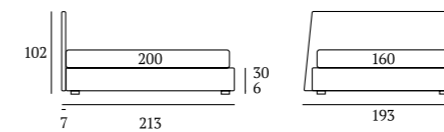

JC

/Letto
Materasso e guanciali della linea Bside
Completo lenzuola colore 243
Due cuscini decoro cm 55x45,
cuscino decoro cm 40x40
Teli arredo

/Bed
Bside mattress and pillows
Bedding set, colour 243
Two decorative cushions 55x45 cm,
decorative cushion 40x40 cm
Coverlets