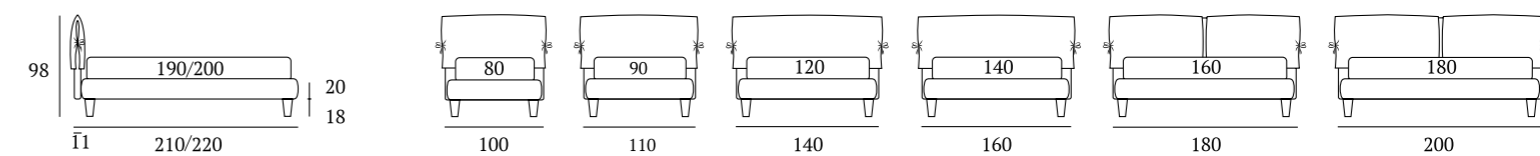

Fine Lift

DI SERIE:
Piede in legno **Conic** h cm 18, colore wengè

AS STANDARD:
Conic wooden foot H 18 cm, colour: wenge

OPTIONAL:
Piedi in legno **Conic, Classic, Log** h cm 18, colori bianco, naturale, wengè
Piedi in metallo **Fine, Peak** h cm 18, finiture cromo, bianco, manganese

OPTIONALS:
Conic, Classic, Log wooden feet H 18 cm, colours: white, natural, wenge
Fine, Peak metal feet H 18 cm, finishes: chrome, white, manganese