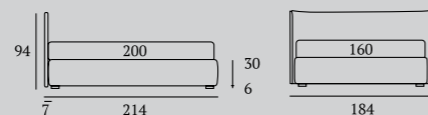

GOOD RIM

/Letto con sistema alzarete Logical
Piede Cubic in legno colore bianco
Materasso e guanciaie della linea Bside
Completo lenzuola colore 243
Due cuscini rullo cm 60,
due cuscini decoro cm 40x40,
due cuscini decoro cm 60x30
Telo arredo
Tasca velcrabile

/Bed with Logical frame lift-up mechanism
Cubic feet in wood, white
Bside mattress and pillow
Bedding set, colour 243
Two bolster cushions 60 cm,
two decorative cushions 40x40 cm,
two decorative cushions 60x30 cm
Coverlet
Velcro pocket

**Good Rim: semplicità originale per
facili scelte**

Good Rim: original simplicity for easy choices

Good Rim si caratterizza per la fascia cucita ai lati della testiera. Semplice dettaglio realizzato con tessuto a contrasto che si abbina agli accessori della collezione, rendendolo originale anche nella semplice forma.

The Good Rim collection is characterised by the strip sewn to the sides of the headboard. A simple detail made using contrasting fabric that matches the original accessories of the collection, for an original look, even in its simplicity.