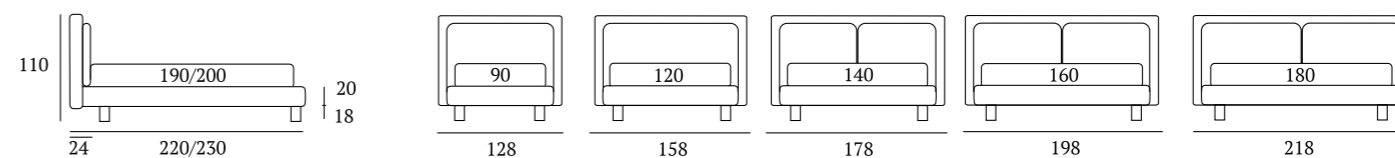

Flux Lift

DI SERIE:
Piede in legno **Cubic** h cm 18, colore wengè

AS STANDARD:
Cubic wooden foot H 18 cm, colour: wenge

OPTIONAL:
Piede in legno **Cubic** h cm 18, colori bianco, naturale, grigio
Piede in legno **Log** h cm 18, colori bianco, naturale, wengè
Piedi in metallo **Fine, Glam, Peak, Lux** h cm 18, finiture cromo, bianco, manganese

OPTIONALS:
Cubic wooden foot H 18 cm, colours: white, natural, grey
Log wooden foot H 18 cm, colours: white, natural, wenge
Fine, Glam, Peak, Lux metal feet H 18 cm, finishes: chrome, white, manganese