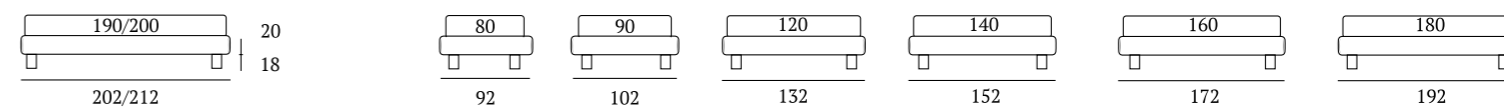

Sommier Lift

DI SERIE:
Piede in legno **Cubic** h cm 18, colore wengè

OPTIONAL:
Piede in legno **Cubic** h cm 18, colori bianco, naturale, grigio
Piedi in legno **Conic, Classic, Log** h cm 18, colori bianco, naturale, wengè
Piedi in metallo **Fine, Glam, Lux, Peak, Max** h cm 18, finiture cromo, bianco, manganese
Piede in metallo **Up** h cm 18, finitura cromo
Piede in metallo **Top** h cm 18, finitura satinato

AS STANDARD:
Cubic wooden foot H 18 cm, colour: wenge

OPTIONALS:
Cubic wooden foot H 18 cm, colours: white, natural, grey
Conic, Classic, Log wooden feet H 18 cm, colours: white, natural, wenge
Fine, Glam, Lux, Peak, Max metal feet H 18 cm, finishes: chrome, white, manganese
Up metal feet foot H 18 cm, finish: chrome
Top metal feet foot H 18 cm, finish: satin