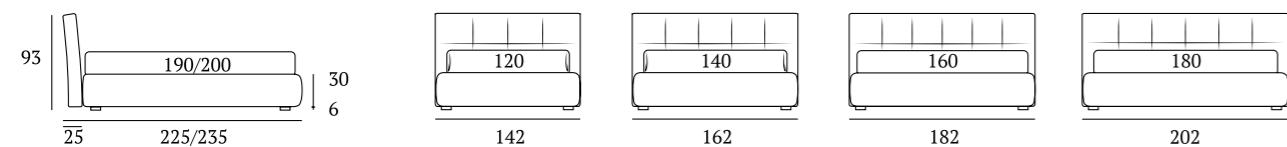

AS STANDARD:
Bolt ABS foot H 19 cm

OPTIONALS:
Jiff plexiglass foot H 19 cm
Top foot H 18-23 cm, finish: satin
Hang, Gate, Glam metal feet H 24 cm, finishes: chrome, white, manganese

Contemporary

DI SERIE:
Piede in legno **Cubic** h cm 6, colore wengè