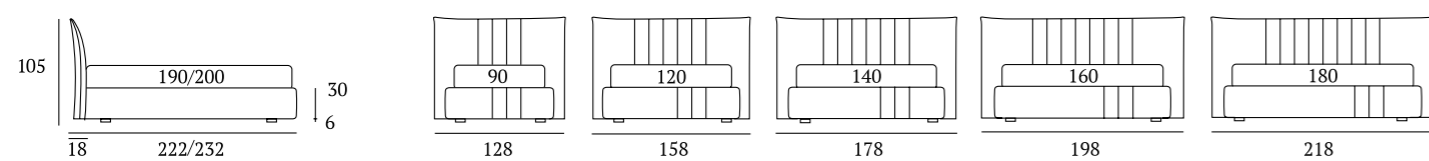

Tape

DI SERIE:
Piede in legno **Circle** h cm 6, colore wengè

AS STANDARD:
Circle wooden foot H 6 cm, colour: wenge

OPTIONAL:
Piede in legno **Circle** h cm 6-10, colori bianco, naturale, wengè
Piede in legno **Classic** h cm 10, colori bianco, naturale, wengè
Ruote **Carry**

OPTIONALS:
Circle wooden foot H 6-10 cm, colours: white, natural, wenge
Classic wooden foot H 10 cm, colours: white, natural, wenge
Carry wheels