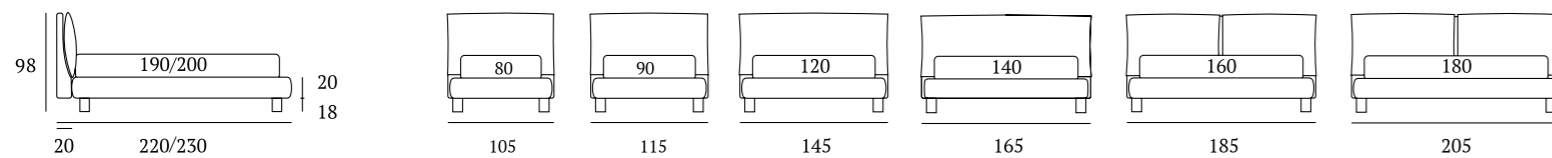

Quiet Lift

DI SERIE:
Piede in legno **Cubic** h cm 18, colore wengè

AS STANDARD:
Cubic wooden foot H 18 cm, colour: wenge

OPTIONAL:
Piede in legno **Cubic** h cm 18, colori bianco, naturale, grigio
Piedi in metallo **Fine, Glam, Peak, Max** h cm 18, finiture cromo, bianco, manganese

OPTIONALS:
Cubic wooden foot H 18 cm, colours: white, natural, grey
Fine, Glam, Peak, Max metal feet H 18 cm, finishes: chrome, white, manganese