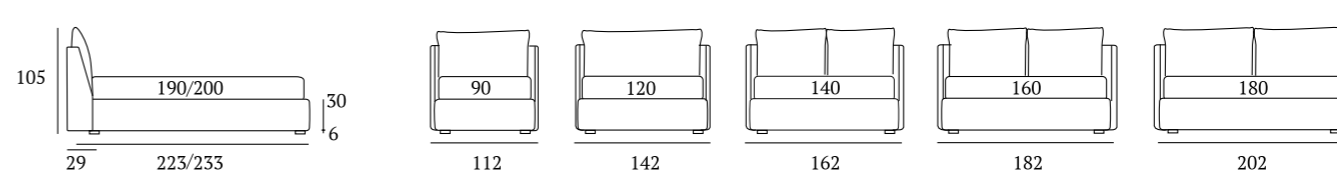

Fun Double

DI SERIE:
Piede in legno **Circle** h cm 6, colore wengè

OPTIONAL:
Piedi in legno **Circle** h cm 6-10, colori bianco, naturale, wengè
Piede in metallo **Steel** h cm 5, finitura cromo
Ruote **Carry**

AS STANDARD:
Circle wooden foot H 6 cm, colour: wenge

OPTIONALS:
Circle wooden foot H 6-10 cm, colours: white, natural, wenge
Steel metal foot H 5 cm, finish: chrome
Carry wheels