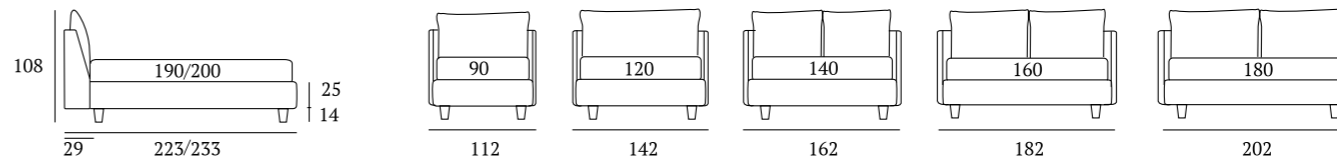

Fun Double Compatto

DI SERIE:
Piede in legno **Conic** h cm 14, colore wengè

OPTIONAL:
Piedi in legno **Conic, Log** h cm 14, colori bianco, naturale, wengè
Piedi in metallo **Glam, Peak, Max** h cm 14, finiture cromo, bianco, manganese

AS STANDARD:
Conic wooden foot H 14 cm, colour: wenge

OPTIONALS:
Conic, Log wooden feet H 14 cm, colours: white, natural, wenge
Glam, Peak, Max metal feet H 14 cm, finishes: chrome, white, manganese