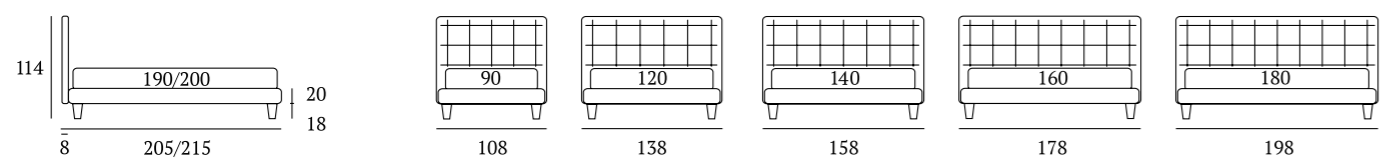

Fancy Lift

DI SERIE:
Piede in legno **Conic** h cm 18, colore wengè

AS STANDARD:
Conic wooden foot H 18 cm, colour: wenge

OPTIONAL:
Piedi in legno **Conic, Classic** h cm 18, colori bianco, naturale, wengè
Piedi in metallo **Fine, Peak, Lux** h cm 18, finiture cromo, bianco, manganese

OPTIONALS:
Conic, Classic wooden feet H 18 cm, colours: white, natural, wenge
Fine, Peak, Lux metal feet H 18 cm, finishes: chrome, white, manganese