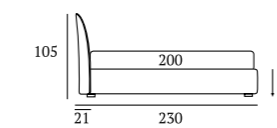

/Bed
 Bside mattress and pillows
 Bedding set, colour 243
 Decorative cushion 40x40 cm,
 decorative cushion 60x30 cm with
 Line finish and buttons,
 decorative cushion 40x40 cm with
 Line finish and button
 Morfeo blanket, colour 6100
 Coverlet