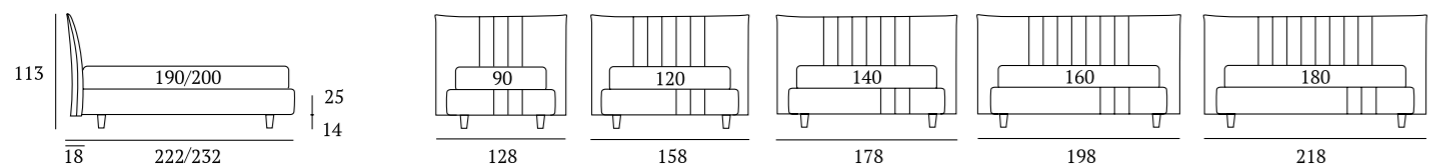

Tape Compatto

DI SERIE:
Piede in legno **Conic** h cm 14, colore wengè

AS STANDARD:
Conic wooden foot H 14 cm, colour: wenge

OPTIONAL:
Piedi in legno **Conic**, **Log** h cm 14, colori bianco, naturale, wengè
Piedi in metallo **Fine**, **Glam**, **Peak** h cm 14, finiture cromo, bianco, manganese

OPTIONALS:
Conic, **Log** wooden feet H 14 cm, colours: white, natural, wenge
Glam, **Fine**, **Peak** metal feet H 14 cm, finishes: chrome, white, manganese