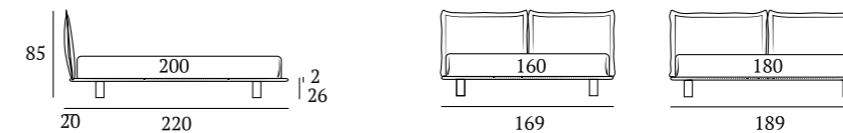

Deep Piano ortopedico

DI SERIE:
Piede in ABS **Bolt** h cm 19

OPTIONAL:
Piede in plexiglass **Jiff** h cm 19
Piede in metallo **Top** h cm 18-23, finitura satinato
Piede in metallo **Twist** h cm 20, finiture cromo, bianco, manganese
Piede in metallo **Glam** h cm 24, finiture cromo, bianco, manganese

AS STANDARD:
Bolt ABS foot H 19 cm

OPTIONALS:
Jiff plexiglass foot H 19 cm
Top metal foot H 18-23 cm, finish: satin
Twist metal foot H 20 cm, finishes: chrome, white, manganese
Glam metal foot H 24 cm, finishes: chrome, white, manganese