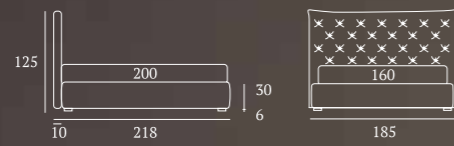

TENDER

/Letto
Piede Cubic in legno colore grigio
Materasso e guanciali della linea Bside
Completo lenzuola colore 36
Due cuscini decoro cm 60x30 e cuscino
decoro cm 40x40

/Bed
Cubic feet in wood, grey
Bside mattress and pillows
Bedding set, colour 36
Two decorative cushions 60x30 cm and
decorative cushion 40x40 cm

Letto

Letto lift