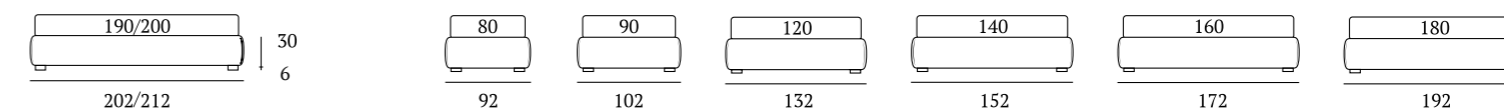

AS STANDARD:
Circle wooden foot H 6 cm, colour: wenge

OPTIONALS:
Circle wooden foot H 6-10 cm, colours: white, natural, wenge
Classic wooden foot H 10 cm, colours: white, natural, wenge
Carry wheels

Sommier