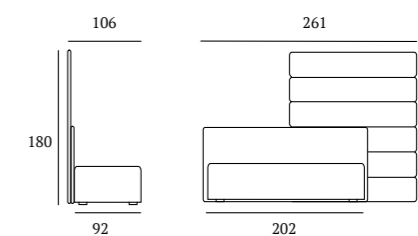

PANNELLO MATCH PROGRAMM

/Letto Pouff
Pannello Match cm L 213 H 92
Pannello modulare Match cm L 155 H 180
Due piani Match cm L 45 e
un piano Match cm L 65
finitura manganese
Due schienali Match cm 85 e
due cuscini cm 55x30
Cuscino rullo cm 80
Plaid Pantelleria colore 04

/Footstool bed
Match panel L 213 H 92 cm
Modular Match panel L 155 H 180 cm
Two Match tops L 45 cm and
one Match top L 65 cm
in manganese finish
Two Match back panels 85 cm and
two cushions 55x30 cm
Tube cushion 80 cm
Pantelleria blanket, colour 04