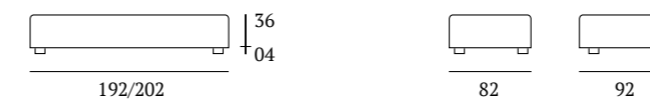

Letto Pouff