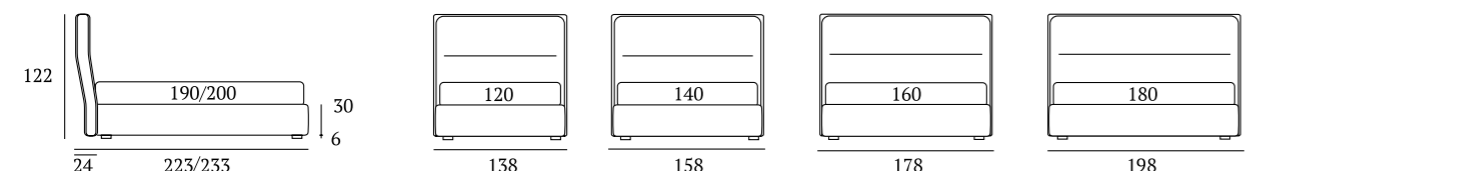

Wing

DI SERIE:
Piede in legno **Cubic** h cm 6, colore wengè

OPTIONAL:
Piedi in legno **Cubic** h cm 6-10, colori bianco, naturale, grigio, wengè

AS STANDARD:
Cubic wooden foot H 6 cm, colour: wenge

AS STANDARD:
Cubic wooden foot H 6-10 cm, colours: white, natural, grey, wenge