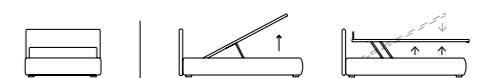

Finiture versatili

Versatile finishes

Diverse tipologie di trama e bordi in contrasto per valorizzare i morbidi tratti di Time.

Different types of contrasting textures and edges to enhance the softness of the Time design.

TIME

/Letto
Materasso e guanciali della linea Bside
Completo lenzuola colore 243
Cuscino decoro cm 40x40,
cuscino decoro cm 60x30 con
finitura Line e bottoni,
cuscino decoro cm 40x40 con
finitura Line e bottone
Plaid Morfeo colore 6100
Telo arredo

/Bed
Bside mattress and pillows
Bedding set, colour 243
Decorative cushion 40x40 cm,
decorative cushion 60x30 cm with
Line finish and buttons,
decorative cushion 40x40 cm with
Line finish and button
Morfeo blanket, colour 6100
Coverlet

Letto

Letto compatto

Letto lift