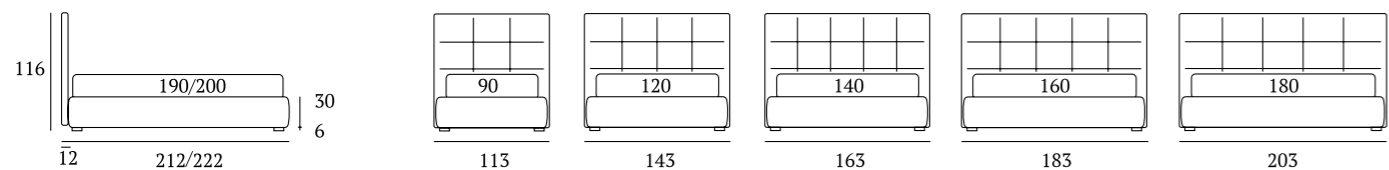

Essential

DI SERIE:
Piede in legno **Cubic** h cm 6 colore wengè

AS STANDARD:
Cubic wooden foot H 6 cm, colour: wenge

OPTIONAL:
Piede in legno **Cubic**, h cm 6-10, colori bianco, naturale, grigio, wengè
Piede in legno **Classic** h cm 10, colori bianco, naturale, wengè

OPTIONALS:
Cubic wooden foot H 6-10 cm, colours: white, natural, grey, wenge
Classic wooden foot H 10 cm, colours: white, natural, wenge