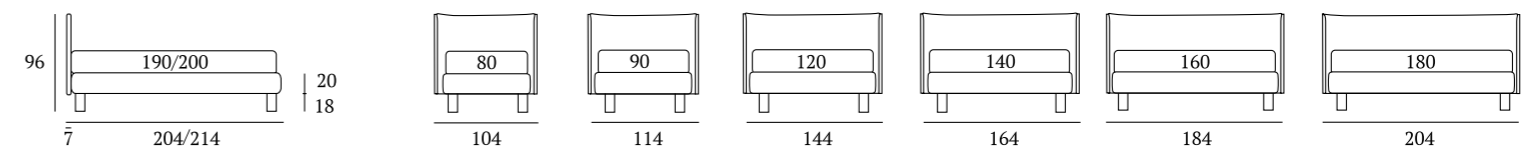

Good Rim Lift

DI SERIE:
Piede in legno **Cubic** h cm 18, colore wengè

OPTIONAL:
Piede in legno **Cubic** h cm 18, colori bianco, naturale, grigio
Piede in legno **Conic** h cm 18, colori bianco, naturale, wengè
Piedi in metallo **Fine, Glam, Lux, Peak, Max** h cm 18, finiture cromo, bianco, manganese

AS STANDARD:
Cubic wooden foot H 18 cm, colour: wenge

OPTIONALS:
Cubic wooden foot H 18 cm, colours: white, natural, grey
Conic wooden foot H 18 cm, colours: white, natural, wenge
Fine, Glam, Lux, Peak, Max metal feet H 18 cm, finishes: chrome, white, manganese