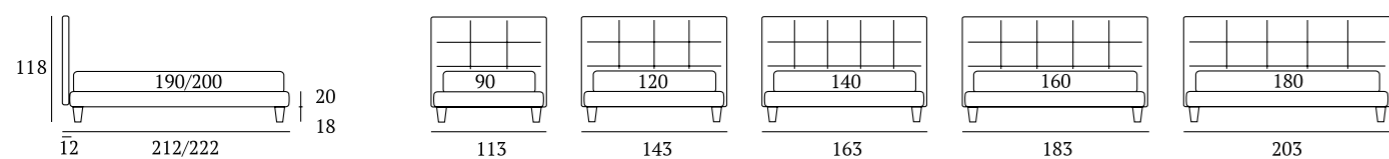

Essential Lift

DI SERIE:
Piede in legno **Conic** h cm 18, colore wengè

AS STANDARD:
Conic wooden foot H 18 cm, colour: wenge

OPTIONAL:
Piedi in legno **Conic, Classic** h cm 18, colori bianco, naturale, wengè
Piedi in metallo **Lux, Fine** h cm 18, finiture cromo, bianco, manganese

OPTIONALS:
Conic, Classic wooden feet H 18 cm, colours: white, natural, wenge
Lux, Fine metal feet H 18 cm, finishes: chrome, white, manganese