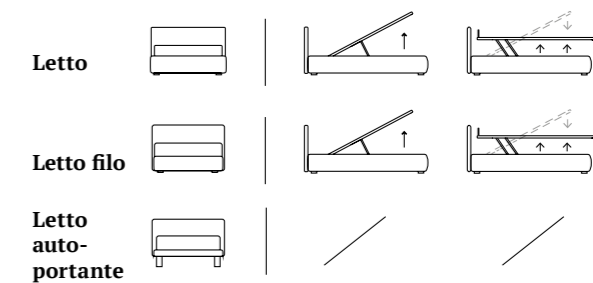

JC

/Letto
Materasso e guanciali della linea Bside
Completo lenzuola colore 243
Due cuscini decoro cm 55x45,
cuscino decoro cm 40x40
Teli arredo

/Bed
Bside mattress and pillows
Bedding set, colour 243
Two decorative cushions 55x45 cm,
decorative cushion 40x40 cm
Coverlets