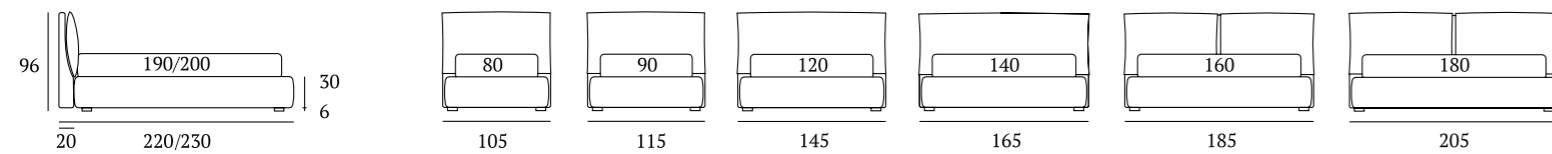

Quiet

DI SERIE:
Piede in legno **Cubic** h cm 6, colore wengè

AS STANDARD:
Cubic wooden foot H 6 cm, colour: wenge

OPTIONAL:
Piede in legno **Cubic** h cm 6-10, colori bianco, naturale, grigio, wengè

OPTIONALS:
Cubic wooden foot H 6-10 cm, colours: white, natural, grey, wenge