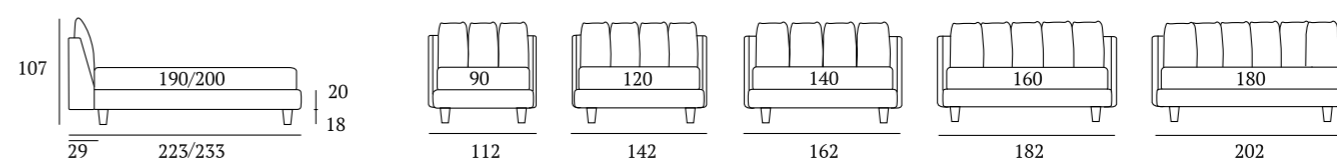

Fun Lift

DI SERIE:
Piede in legno **Conic** h cm 18, colore wengè

OPTIONAL:
Piedi in legno **Conic, Log** h cm 18, colori bianco, naturale, wengè
Piedi in metallo **Glam, Peak, Lux, Max** h cm 18, finiture cromo, bianco, manganese

AS STANDARD:
Conic wooden foot H 18 cm, colour: wenge

OPTIONALS:
Conic, Log wooden feet H 18 cm, colours: white, natural, wenge
Glam, Peak, Lux, Max metal feet H 18 cm, finishes: chrome, white, manganese