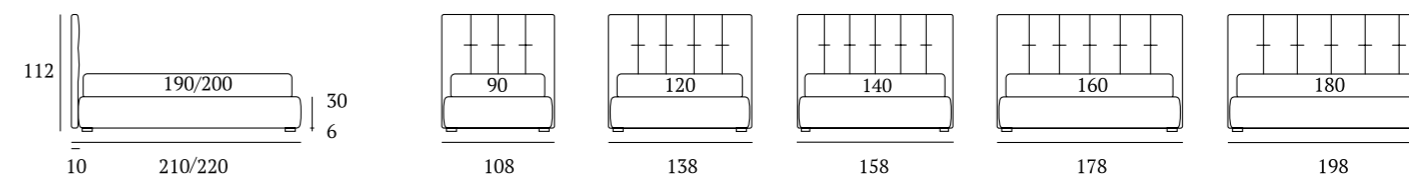

Positive

DI SERIE:
Piede in legno **Cubic** h cm 6, colore wengè

AS STANDARD:
Cubic wooden foot H 6 cm, colour: wenge

OPTIONAL:
Piede in legno **Cubic** h cm 6-10, colori bianco, naturale, grigio, wengè
Piede in legno **Classic** h cm 10, colori bianco, naturale, wengè

OPTIONALS:
Cubic wooden foot H 6-10 cm, colours: white, natural, grey, wenge
Classic wooden foot H 10 cm, colours: white, natural, wenge