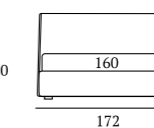

/Bed
 Bside mattress and pillows
 Bedding set, colour 243
 Decorative cushion 40x40 cm,
 decorative cushion 60x30 cm with
 Line finish and buttons,
 decorative cushion 40x40 cm with
 Line finish and button
 Morfeo blanket, colour 6100
 Coverlet