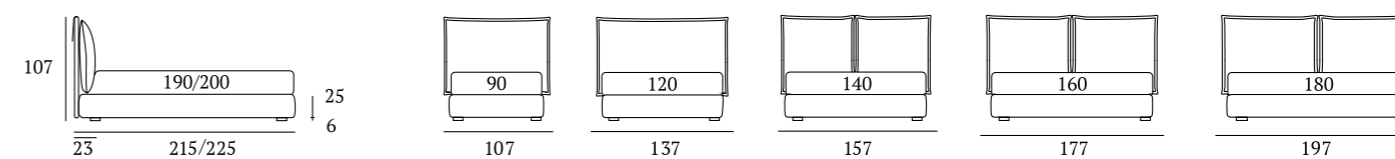

Wisp Filo

DI SERIE:
Piede in legno **Circle** h cm 6, colore wengè

OPTIONAL:
Piede in legno **Circle** h cm 6-10, colori bianco, naturale, wengè
Piede in legno **Classic** h cm 10, colori bianco, naturale, wengè
Ruote **Carry**

AS STANDARD:
Circle wooden foot H 6 cm, colour: wenge

OPTIONALS:
Circle wooden foot H 6-10 cm, colours: white, natural, wenge
Classic wooden foot H 10 cm, colours: white, natural, wenge
Carry wheels