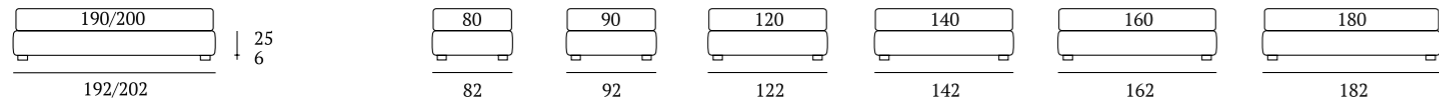

OPTIONALS:
Conic, Log wooden feet H 18 cm, colours: white, natural, wenge
Cubic wooden foot H 18 cm, colours: white, natural, grey, wenge
Up metal feet H 18 cm, finish: chrome
Disk wheels

Sommier Filo

DI SERIE:
Piede in legno **Cubic** h cm 6, colore wengè