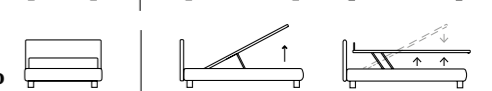

Letto compatto