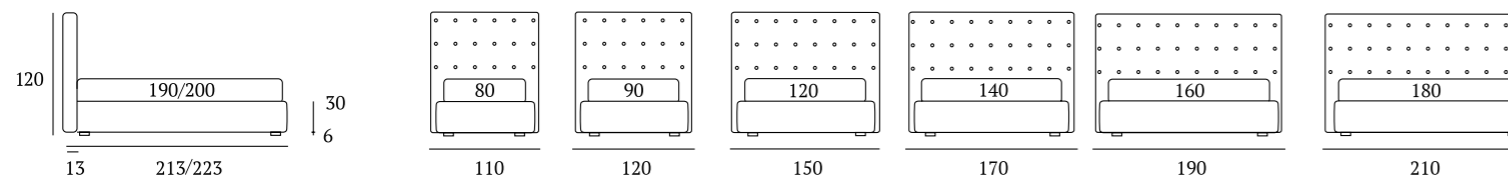

Point

DI SERIE:
Piede in legno **Cubic** h cm 6, colore wengè

AS STANDARD:
Cubic wooden foot H 6 cm, colour: wenge

OPTIONAL:
Piede in legno **Cubic** h cm 6-10, colori bianco, naturale, grigio, wengè

OPTIONALS:
Cubic wooden foot H 6-10 cm, colours: white, natural, grey, wenge