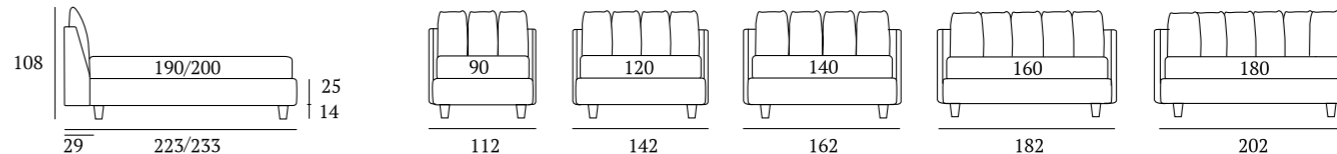

AS STANDARD:
Circle wooden foot H 6 cm, colour: wenge

OPTIONALS:
Circle wooden foot H 6-10 cm, colours: white, natural, wenge
Steel metal foot H 5 cm, finish: chrome
Carry wheels

Fun Compatto

DI SERIE:
Piede in legno **Conic** h cm 14, colore wengè