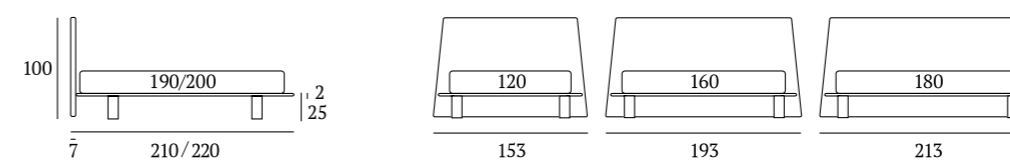

J-Collection Autoportante

DI SERIE:
Piede in Abs **Bolt** h cm 19

AS STANDARD:
Bolt ABS foot H 19 cm

OPTIONAL:
Piede in plexiglass **Jiff** h cm 19
Piede in metallo **Top** h cm 18-23, finitura satinato
Piede in metallo **Glam** h cm 24, finiture cromo, bianco manganese

OPTIONALS:
Jiff plexiglass foot H 19 cm
Top metal foot H 18-23 cm, finish: satin
Glam metal foot H 24 cm, finishes: chrome, white, manganese