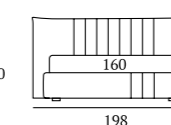

TAPE

/Letto
Materasso e guanciali della linea Bside
Completo lenzuola colore 278
Plaid Pantelleria colore 04 e colore 10

/Bed
Bside mattress and pillows
Bedding set, colour 278
Pantelleria blanket, colour 04 and colour 10

Letto