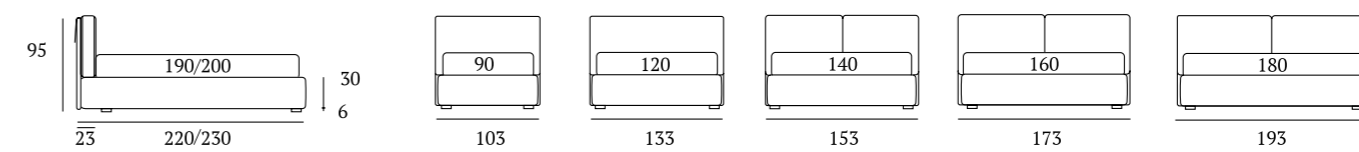

Form

DI SERIE:
Piede in legno **Cubic** h cm 6, colore wengè

AS STANDARD:
Cubic wooden foot H 6 cm, colour: wenge

OPTIONAL:
Piede in legno **Cubic** h cm 6-10, colori bianco, naturale, grigio, wengè
Piede in metallo **Steel** h cm 5, finitura cromo
Ruote **Carry**

OPTIONALS:
Cubic wooden foot H 6-10 cm, colours: white, natural, grey, wenge
Steel metal foot H 5 cm, finish: chrome
Carry wheels