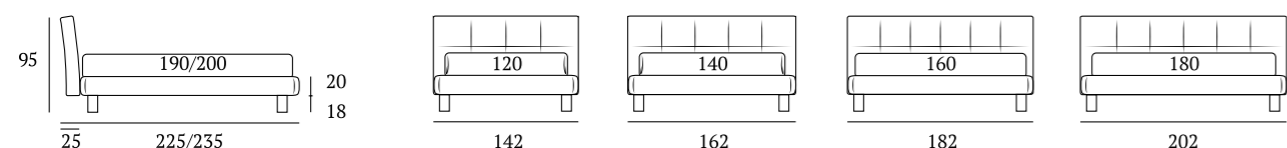

Contemporary Lift

DI SERIE:
Piede in legno **Cubic** h cm 18, colore wengè

OPTIONAL:
Piede in legno **Cubic** h cm 18, colori bianco, naturale, grigio
Piedi in metallo **Fine, Glam, Peak, Lux** h cm 18, finiture cromo, bianco, manganese

AS STANDARD:
Cubic wooden foot H 18 cm, colour: wenge

OPTIONALS:
Cubic wooden foot H 18 cm, colours: white, natural, grey
Fine, Glam, Peak, Max metal feet H 18 cm, finishes: chrome, white, manganese