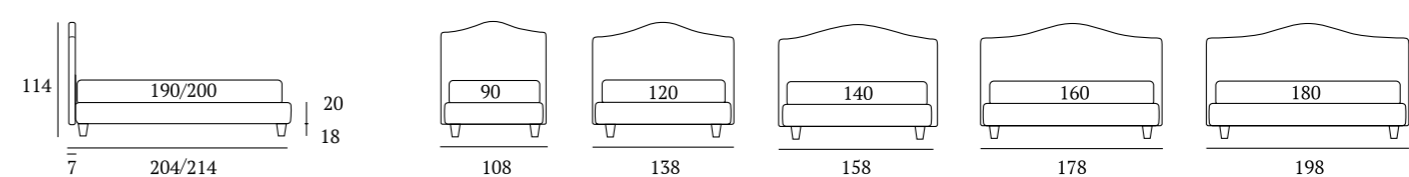

Lovely Lift

DI SERIE:
Piede in legno **Conic** h cm 18, colore wengè

OPTIONAL:
Piedi in legno **Conic, Classic** h cm 18, colori bianco, wengè, naturale

AS STANDARD:
Conic wooden foot H 18 cm, colour: wenge

OPTIONALS:
Conic, Classic wooden feet H 18 cm, colours: white, wenge, natural