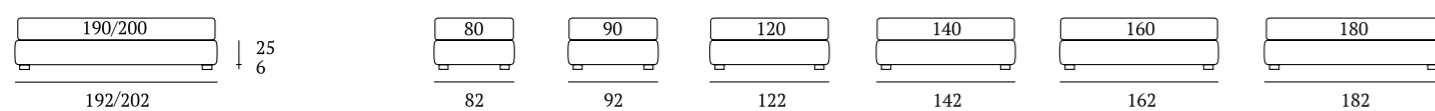

Sommier Filo