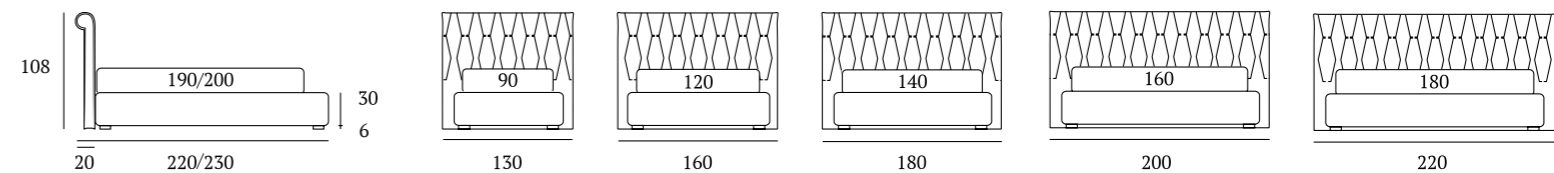

Unique

DI SERIE:
Piede in legno **Circle** h cm 6, colore wengè

OPTIONAL:
Piede in legno **Circle** h cm 6-10, colori bianco, wengè, naturale
Piede in legno **Classic** h cm 10, colori bianco, wengè, naturale

AS STANDARD:
Circle wooden foot H 6 cm, colour: wenge

OPTIONALS:
Circle wooden foot H 6-10 cm, colours: white, wenge, natural
Classic wooden foot H 10 cm, colours: white, wenge, natural