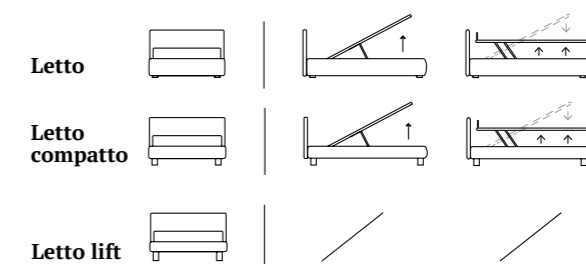

Letto
Piede Circle in legno colore bianco
Materasso e guanciali della linea Bside
Completo lenzuola colore 01
Cuscino decoro cm 40X40
Coperta Afrodite colore 6010

*Circle feet in wood, white
Bside mattress and pillows
Bedding set, colour 01
Decorative cushion 40X40 cm
Afrodite cover, colour 6010*