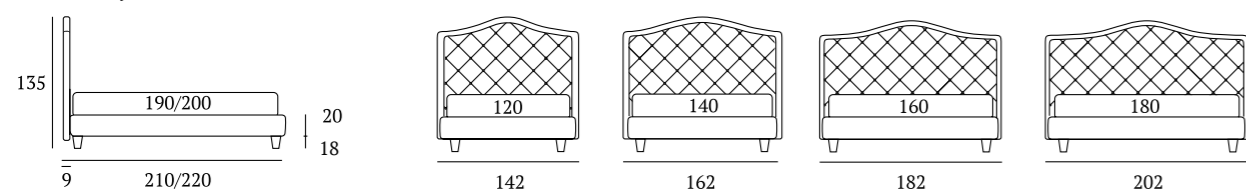

Infinity Lift

DI SERIE:
Piede in legno **Conic** h cm 18, colore wengè

OPTIONAL:
Piede in legno **Conic, Classic** h cm 18, colori bianco, wengè, naturale

AS STANDARD:
Conic wooden foot H 18 cm, colour: wenge

OPTIONALS:
Conic, Classic wooden feet H 18 cm, colours: white, wenge, natural