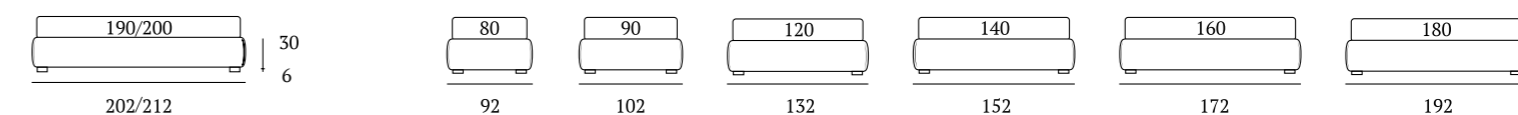

Sommier

DI SERIE:
Piede in legno **Cubic** h cm 6, colore wengè

OPTIONAL:
Piede in legno **Cubic** h cm 6-10, colori bianco, wengè, naturale, grigio
Piede in legno **Circle** h cm 6-10, colori bianco, wengè, naturale
Piede in legno **Classic** h cm 10, colori bianco, wengè, naturale
Piede in metallo **Steel** h cm 5, finitura cromo
Ruote **Carry**

AS STANDARD:
Cubic wooden foot H 6 cm, colour: wenge

OPTIONALS:
Cubic wooden foot H 6-10 cm, colours: white, wenge, natural, grey
Circle wooden foot H 6-10 cm, colours: white, wenge, natural
Classic wooden foot H 10 cm, colours: white, wenge, natural
Steel metal foot H 5 cm, finish: chrome
Carry wheels