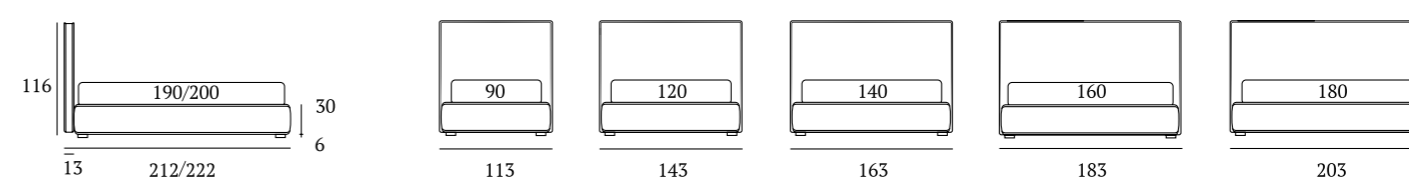

Lady

DI SERIE:
Piede in legno **Circle** h cm 6, colore wengè

OPTIONAL:
Piede in legno **Circle** h cm 6-10, colori bianco, wengè, naturale
Piede in legno **Classic** h cm 10, colori bianco, wengè, naturale
Ruote **Carry**

AS STANDARD:
Circle wooden foot H 6 cm, colour: wenge

OPTIONALS:
Circle wooden foot H 6-10 cm, colours: white, wenge, natural
Classic wooden foot H 10 cm, colours: white, wenge, natural