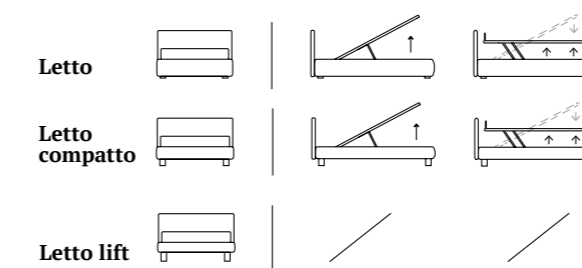

Letto Lift
Piede Classic in legno colore bianco
Materasso e guanciali della linea Bside
Completo lenzuola colore 280
Plaid Morfeo colore 1200

Lift bed
Classic feet in wood, white
Bside mattress and pillows
Bedding set, colour 280
Morfeo blanket, colour 1200