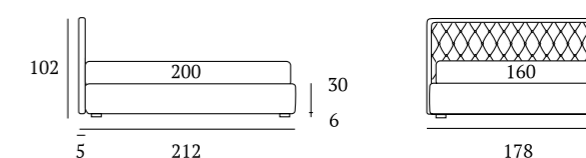

Letto
Piede Circle in legno colore bianco
Materasso e guanciali della linea Bside
Completo lenzuola colore 01
Cuscino decoro cm 40X40
Coperta Afrodite colore 6010

*Circle feet in wood, white
Bside mattress and pillows
Bedding set, colour 01
Decorative cushion 40X40 cm
Afrodite cover, colour 6010*