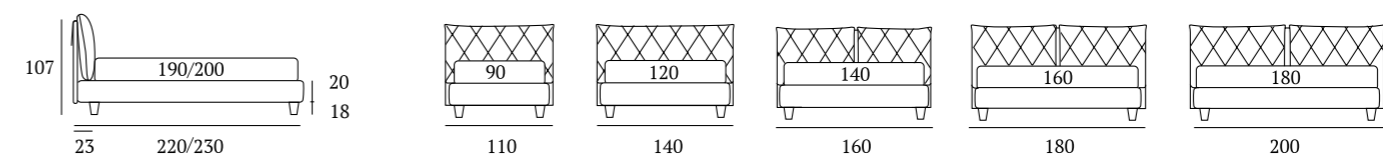

Soft Lift

DI SERIE:
Piede in legno **Conic** h cm 18, colore wengè

OPTIONAL:
Piedi in legno **Conic, Classic, Log** h cm 18, colori bianco, wengè, naturale
Piede in metallo **Peak** h cm 18, finiture cromo, bianco, manganese

AS STANDARD:
Conic wooden foot H 18 cm, colour: wenge

OPTIONALS:
Conic, Classic, Log wooden feet H 18 cm, colours: white, wenge, natural
Peak metal foot H 18 cm, finishes: chrome, white, manganese