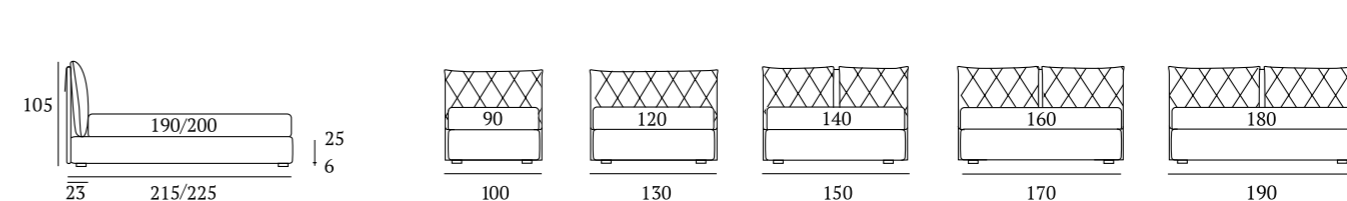

Soft Filo

DI SERIE:
Piede in legno **Circle** h cm 6, colore wengè

OPTIONAL:
Piede in legno **Circle** h cm 6-10, colori bianco, wengè, naturale
Piede in legno **Classic** h cm 10, colori bianco, wengè, naturale
Ruote **Carry**

AS STANDARD:
Circle wooden foot H 6 cm, colour: wenge

OPTIONALS:
Circle wooden foot H 6-10 cm, colours: white, wenge, natural
Classic wooden foot H 10 cm, colours: white, wenge, natural
Carry wheels