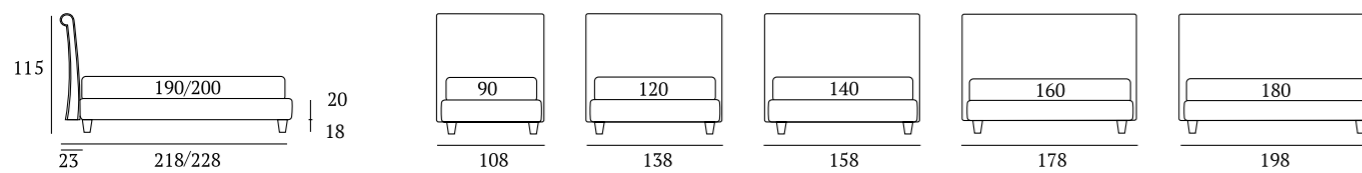

Novel Lift

DI SERIE:
Piede in legno **Conic** h cm 18, colore wengè

OPTIONAL:
Piedi in legno **Conic, Classic, Log** h cm 18, colori bianco, wengè, naturale

AS STANDARD:
Conic wooden foot H 18 cm, colour: wenge

OPTIONALS:
Conic, Classic, Log wooden feet H 18 cm, colours: white, wenge, natural