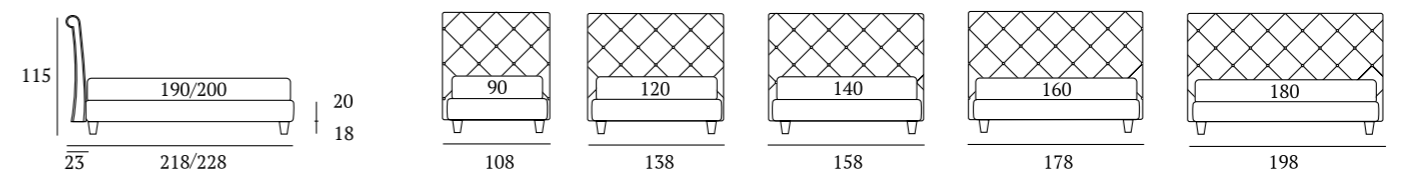

Novel Lux Lift

DI SERIE:
Piede in legno **Conic** h cm 18, colore wengè

OPTIONAL:
Piedi in legno **Conic, Classic, Log** h cm 18, colori bianco, wengè, naturale

AS STANDARD:
Conic wooden foot H 18 cm, colour: wenge

OPTIONALS:
Conic, Classic, Log wooden feet H 18 cm, colours: white, wenge, natural