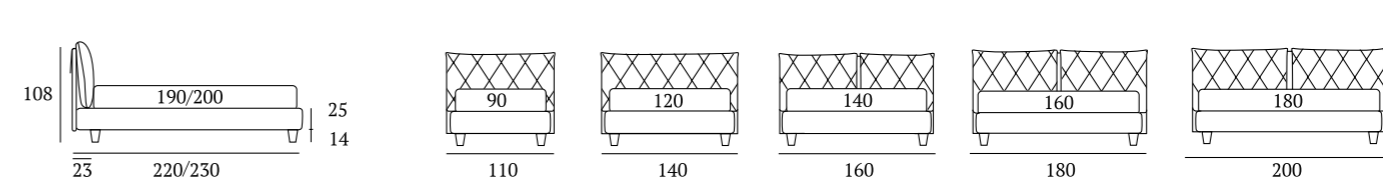

Soft Compatto

DI SERIE:
Piede in legno **Conic** h cm 14, colore wengè

OPTIONAL:
Piedi in legno **Conic, Classic, Log** h cm 14, colori bianco, wengè, naturale
Piedi in metallo **Peak** h cm 14, finiture cromo, bianco, manganese

AS STANDARD:
Conic wooden foot H 14 cm, colour: wenge

OPTIONALS:
Conic, Classic, Log wooden feet H 14 cm, colours: white, wenge, natural
Peak metal foot H 14 cm, finishes: chrome, white, manganese