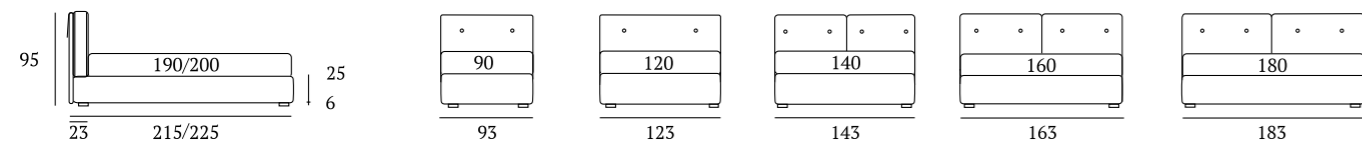

Nice Filo

DI SERIE:
Piede in legno **Circle** h cm 6, colore wengè

OPTIONAL:
Piede in legno **Circle** h cm 6-10, colori bianco, wengè, naturale
Piede in legno **Classic** h cm 10, colori bianco, wengè, naturale
Ruote **Carry**

AS STANDARD:
Circle wooden foot H 6 cm, colour: wenge

OPTIONALS:
Circle wooden foot H 6-10 cm, colours: white, wenge, natural
Classic wooden foot H 10 cm, colours: white, wenge, natural
Carry wheels