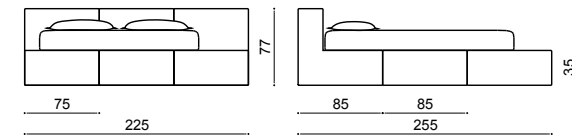

“Details make the difference”

QB COLLECTION

QB PELLE

QB TESSILE