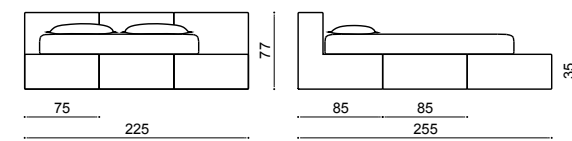

“Details make the difference”

QB COLLECTION

QB PELLE

QB TESSILE