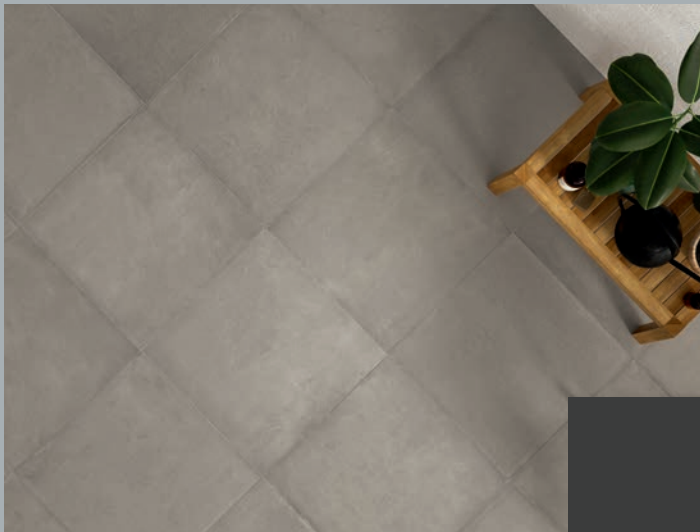

**Absolute freedom
to design reined and
harmonious settings.**

diningroom

bathroom

COMFORT **R**

diningroom

WALL: COMFORT R White Rett. 44,5x90 - 17,5"x35,4"
FLOOR: COMFORT R White Rett. 90x90 - 35,4"x35,4"