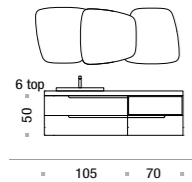

1. Scocca e frontale laccato Taupe opaco con maniglia Taupe
2. Top Unicolor Grigio venato sp.6 cm
3. Lavabo "tutto fuori" in ceramica Milk small
4. Specchiera Funny
5. Lampade Goccia
6. Pouff in Lino bianco
7. Dress Holder art. X920 Grigio antracite opaco

1. Body and front in matt lacquered Taupe with Taupe handle
2. Grigio Unicolor top with grain thk 6 cm
3. Milk Small ceramic countertop washbasin
4. Funny mirror unit
5. Goccia lamps
6. Lino Bianco pouffe
7. Dress Holder item X920 matt Grigio Antracite

Comp. GOLD 13G L 240 x P 51 cm (page 56-57)