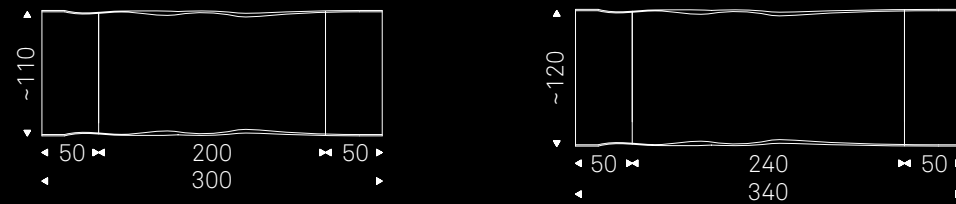

Drive version

Top and extensions in Canaletto walnut (NC), burned oak (RB) or natural oak (RN) with irregular solid wood edges.