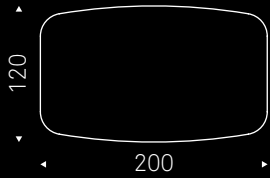

GORDON DEEP WOOD Canaletto walnut
chairs SOFIA - lamps BYBLOS

GORDON DEEP WOOD Canaletto walnut
chairs AGATHA FLEX SLIM - lamps CRISTAL - rugs MUMBAI - mirrors GLENN

EDGE VERSION

B version

Barrel top with angled edges in Canaletto walnut (NC) or burned oak (RB).