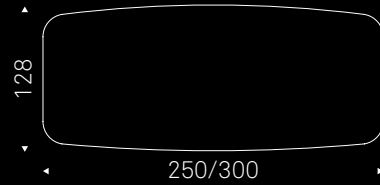

GORDON DEEP WOOD Canaletto walnut
chairs SOFIA - lamps BYBLOS

GORDON DEEP WOOD Canaletto walnut
chairs AGATHA FLEX SLIM - lamps CRISTAL - rugs MUMBAI - mirrors GLENN

EDGE VERSION

B version

Barrel top with angled edges in Canaletto walnut (NC) or burned oak (RB).