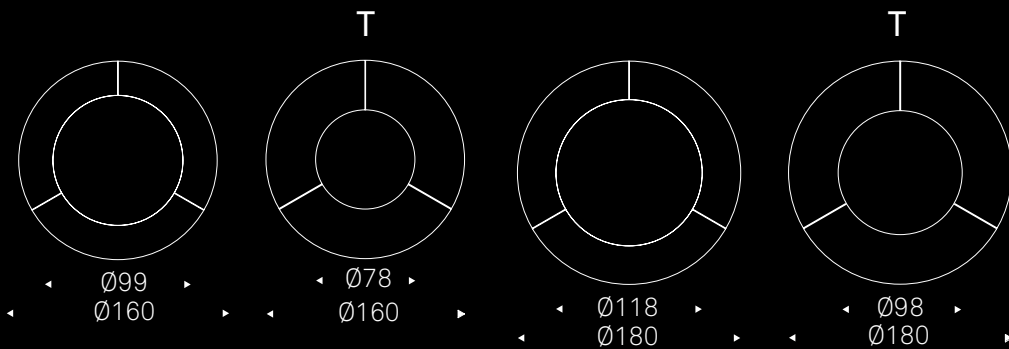

KER-WOOD version

Top in Canaletto walnut (NC) or burned oak (RB) with insert in ceramic.
Black chrome (06) details. "T" version with swiveling ceramic insert.