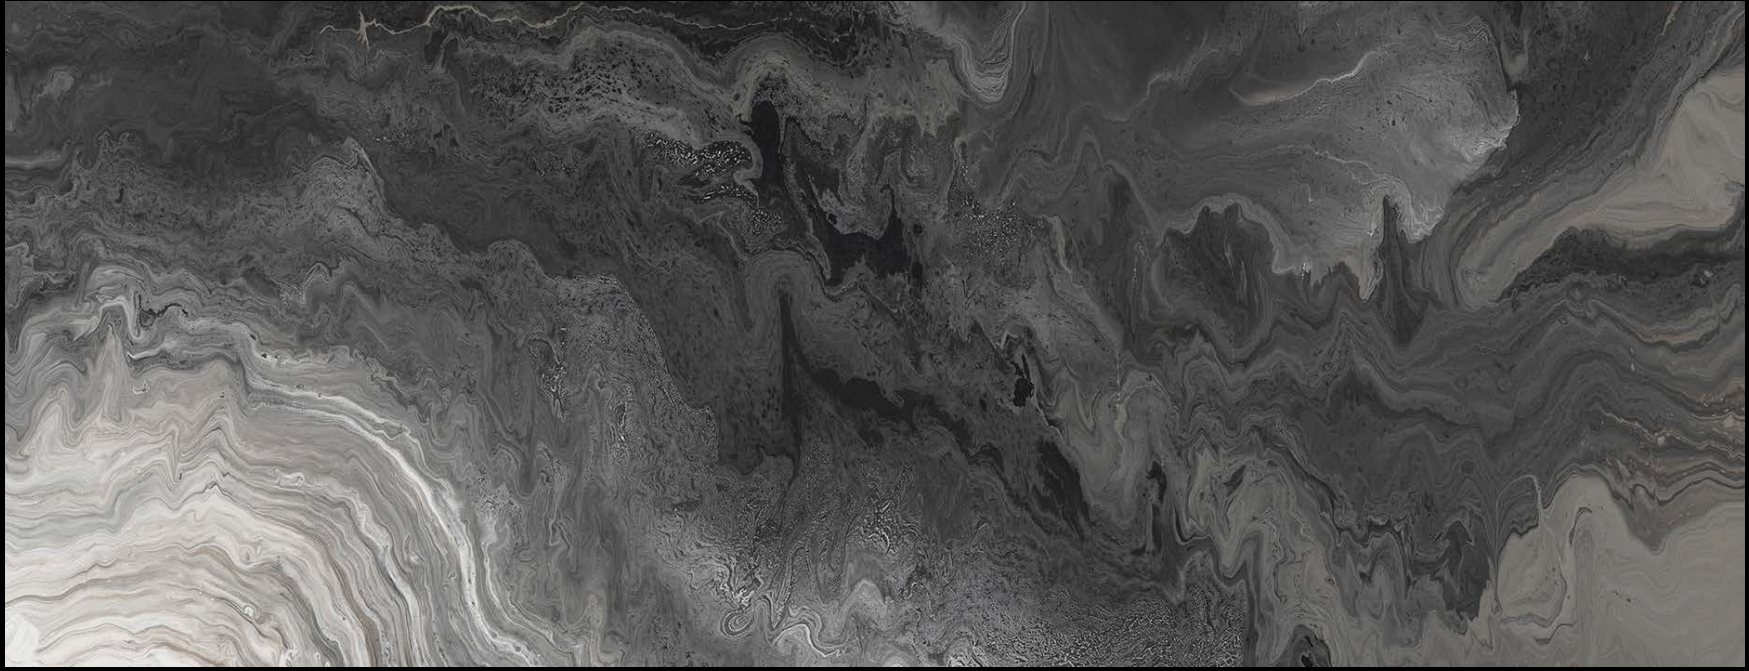

CrystalArt Collection

CY01

CY02

The image displays a complex marbled paper pattern with a central white band. The pattern consists of intricate, swirling, and layered lines in various shades of gray, from light to dark, creating a sense of depth and movement. The central band is a solid, clean white, providing a stark contrast to the textured background. The overall effect is reminiscent of traditional marbled paper used in bookbinding or decorative arts.

The image features a detailed wood grain texture, likely from a species like ash or birch, characterized by its fine, wavy lines and natural color variations. The wood is oriented horizontally. A clean, white rectangular banner is superimposed over the center of the image, containing the text 'CRYSTALART CY02'. The overall aesthetic is natural and organic, with a focus on the intricate patterns of the wood's growth rings and fibers.