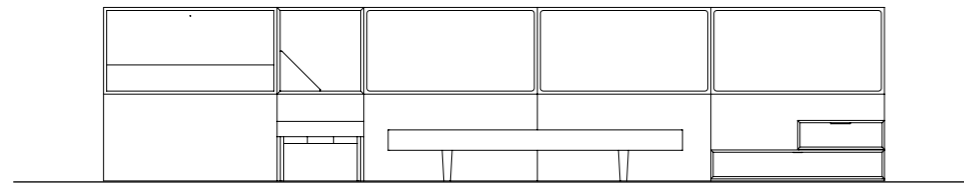

Cube System

Set 08

IT — Composizione **Cube System** con boiserie in finitura rovere brown, scrittoio a ribalta sospeso e accessori in laccato opaco granato, boiserie imbottita in tessuto Filter Decor 03. Moduli cassetto a destra in laccato opaco granato, a sinistra panca vassoio in laccato opaco granato con basamento brunito. Letto turca con giroletto in laccato opaco quarzo.

EN — **Cube System** arrangement with wall panelling in rovere brown finish, wall-mounted drop-down desk and accessories in granato matt lacquered finish, padded wall panels upholstered in Filter Decor 03 fabric. Drawer modules on right in granato matt lacquered finish, granato matt lacquered tray bench on left with base in bronze finish. Platform bed with quarzo matt lacquered surround.