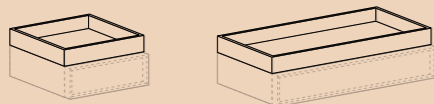

TOP VASSOIO | TRAY TOPS

Profondità top | Top depth 51 cm

L/W 51 cm
H 9,4 cm

L/W 102 cm
H 9,4 cm