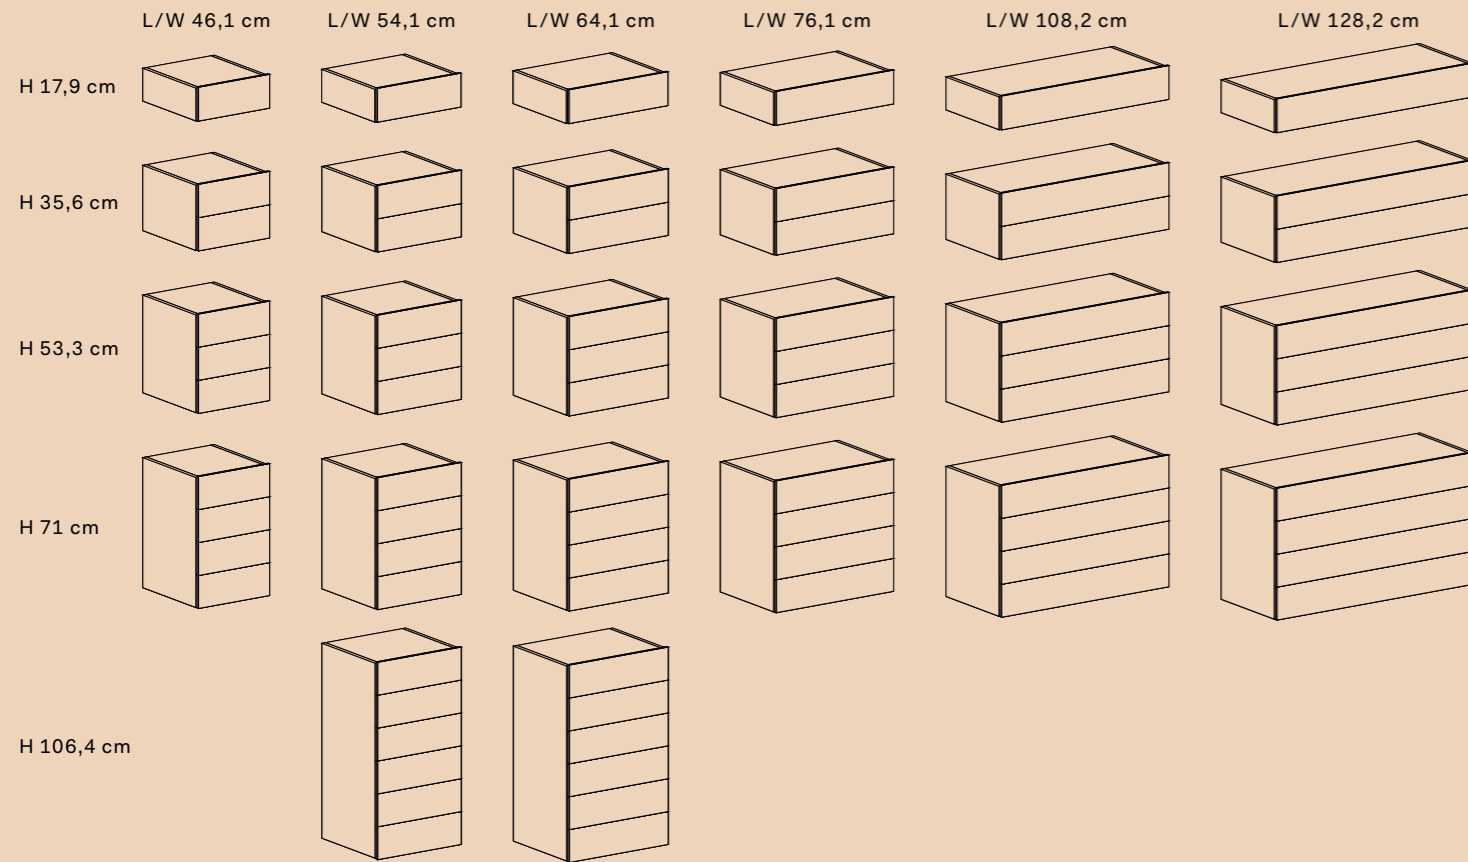

ABACO MODULARITÀ EASY SYSTEM

MODULI EASY | EASY MODULES

Profondità | Depth 51,6 cm

MODULI EASY | EASY MODULES

Profondità | Depth 46,6 cm