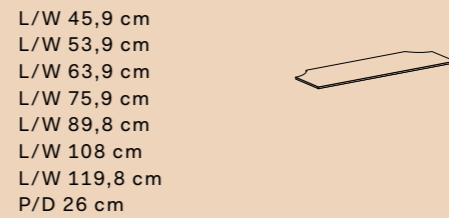

MENSOLE PER BOISERIE | SHELVES FOR WALL PANELS

Spessore | Thickness 1,2 cm