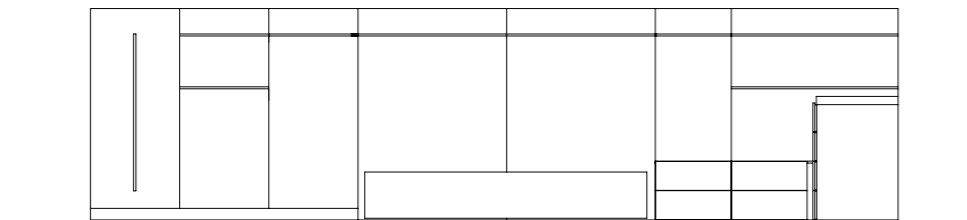

Easy System

Set 05

IT — Composizione **Easy System** con boiserie e panca in laccato opaco quarzo, telaio appendiabiti brunito, mensole e moduli cassetto in laccato opaco tortora, top vassoio in finitura rovere brown. Letto **Sommier** imbottito, con contenitore, in tessuto Memory 21.

EN — **Easy System** arrangement with wall panelling and bench in quartz matt lacquered finish, bronze-finish clothes rack, tortora matt lacquered shelves and drawer modules, tray top in rovere brown finish. **Sommier** padded bed, with storage base, in Memory 21 fabric.