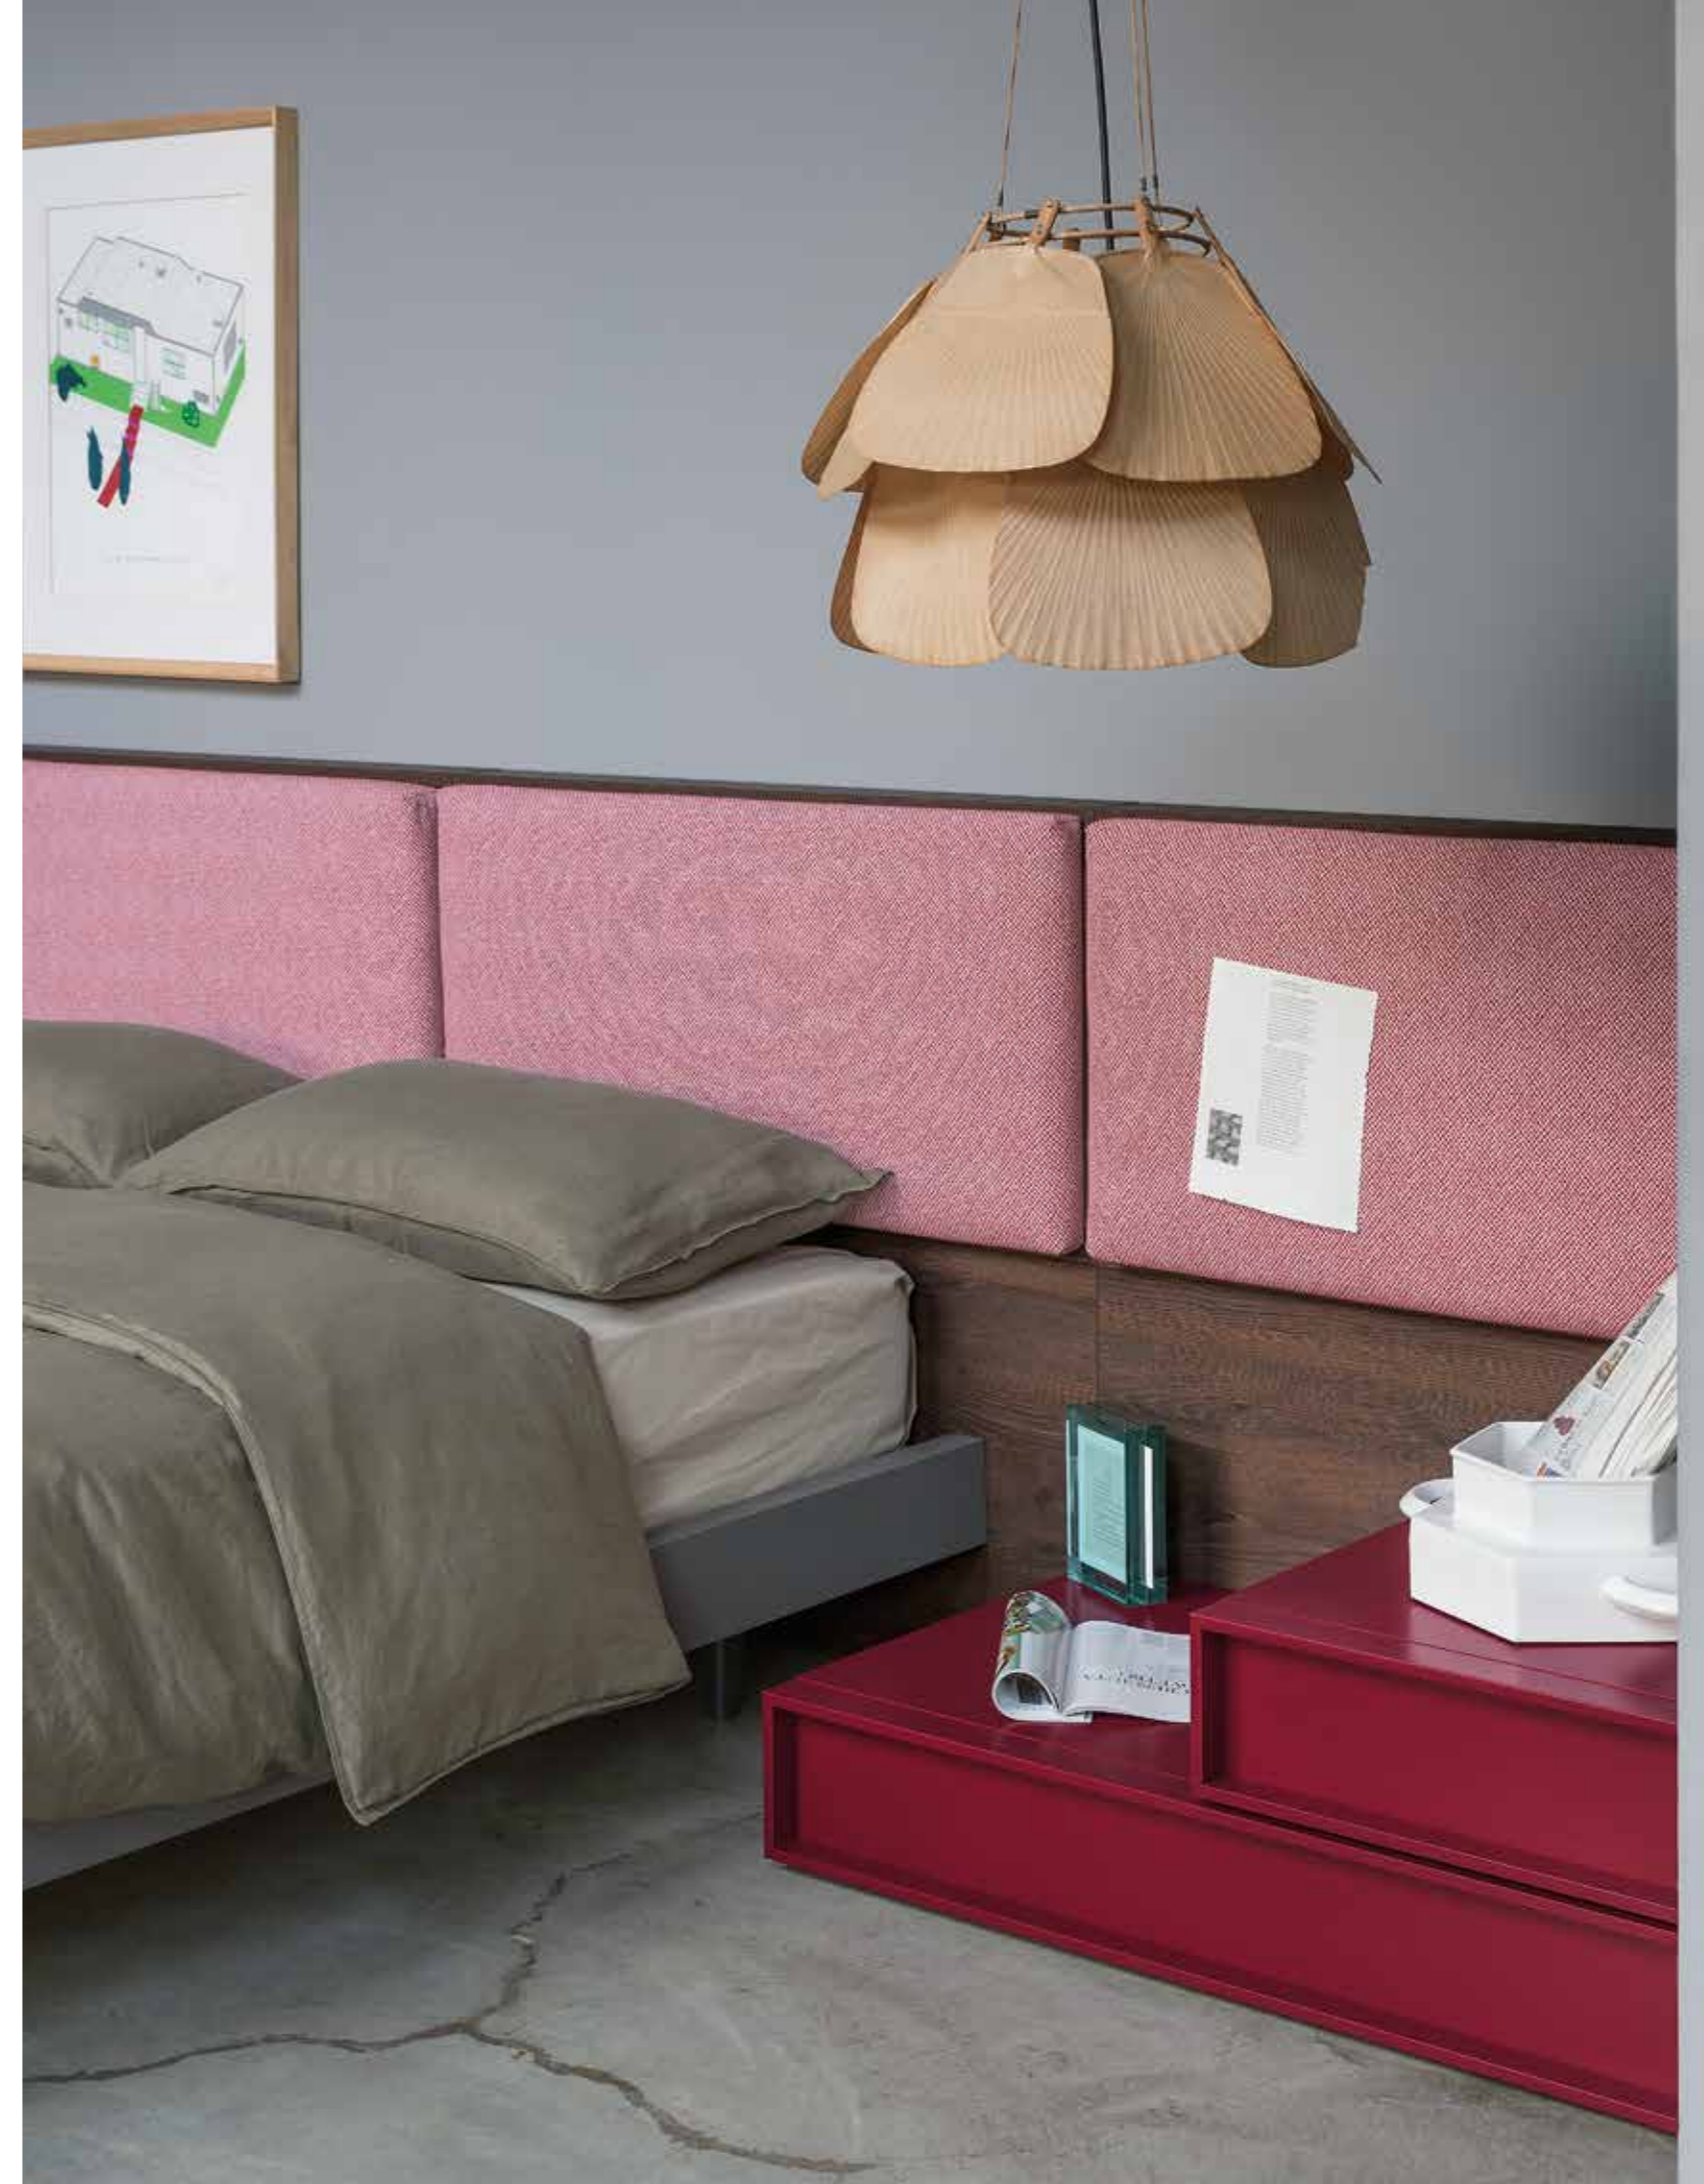

Cube System

Set 08

IT — Composizione **Cube System** con boiserie in finitura rovere brown, scrittoio a ribalta sospeso e accessori in laccato opaco granato, boiserie imbottita in tessuto Filter Decor 03. Moduli cassetto a destra in laccato opaco granato, a sinistra panca vassoio in laccato opaco granato con basamento brunito. Letto turca con giroletto in laccato opaco quarzo.

EN — **Cube System** arrangement with wall panelling in rovere brown finish, wall-mounted drop-down desk and accessories in granato matt lacquered finish, padded wall panels upholstered in Filter Decor 03 fabric. Drawer modules on right in granato matt lacquered finish, granato matt lacquered tray bench on left with base in bronze finish. Platform bed with quarzo matt lacquered surround.