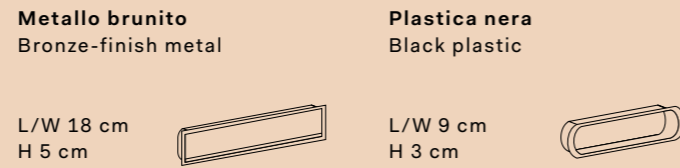

PASSACAVI | WIRING GROMMETS