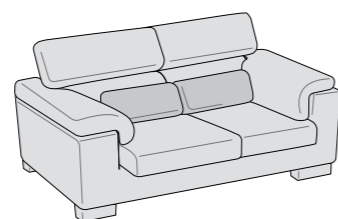

The concept of smart space.  
Reflect is the perfect sofa,  
where reclining headrests and  
freestanding pull-out seats ensure  
maximum comfort in any position.

Divano laterale  
cm 176 sx e penisola angolare  
con pouff cm 238 dx.  
Piedini Steel.  
Un cuscino decoro cm 40x40.

Angolo retto  
L 105 P 105 H 76

Angolo retto dynamic  
L 105 P 105 H 76/97  
(2 poggiatesta reclinabili)

Angolo aperto  
L 130 P 130 H 76

Pouff  
L 85 P 65 H 44

Pouff  
L 95 P 95 H 44

Con seduta estraibile aperta P cm 140.  
140 cm deep with pull-out seat opened.