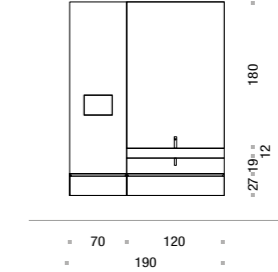

1. Scocca e frontale noce 2. Top in laminam Savoia Grigia con vasca integrata sp.12 cm 3. Specchiera AK L 120 x H 180 cm F.M. 4. Pensile con scocca in vetro L 25 x H 25 cm

1. Walnut body and front 2. Savoia Grigia laminam top with built-in washbasin thk 12 cm 3. AK mirror W. 120 x H. 180 cm (non-standard size) 4. Wall unit with glass body W. 25 x H. 25 cm

Comp. Dafne 3 L 248 x P 51 cm (page 20-21)