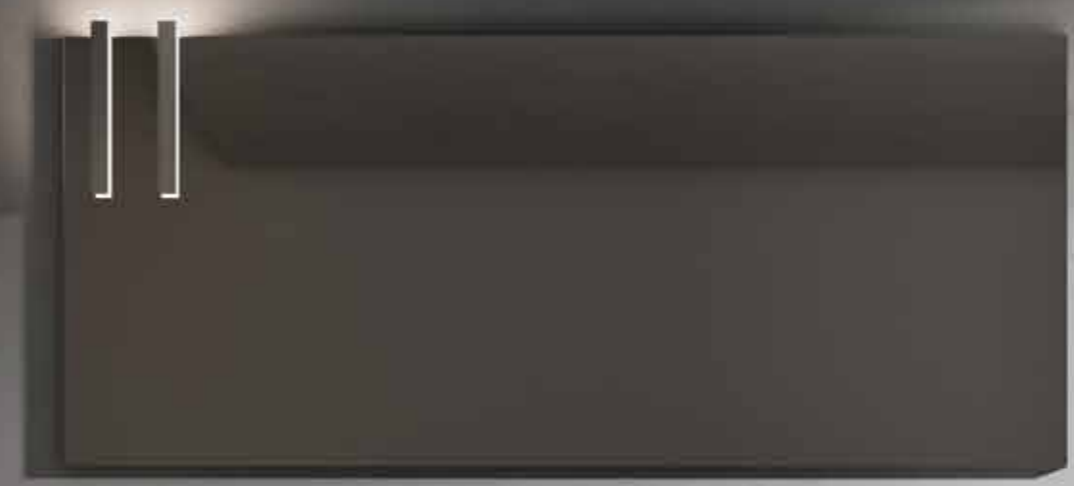

Dafne 2 / L 264 x P 51 cm
Laccato bianco opaco / Matt Bianco lacquer