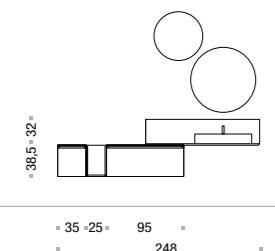

1. Scocca e frontale laccato canapa opaco con base a giorno noce 2. Top MOOV L.140 in Marmo Iris Gaudi lucido 3. Lavabo "tutto fuori" Livia 60 in ceramica 4. Specchiera Tonda diametro 80 e 40 cm

1. Matt Canapa lacquered body and front with walnut open base unit 2. MOOV top W.140 in polished Iris Gaudi marble 3. Countertop Livia 60 ceramic washbasin 4. Tonda mirror, 80 cm and 40 cm diameter

Comp. Dafne 4 L 170 x P 51 cm (page 26-27)