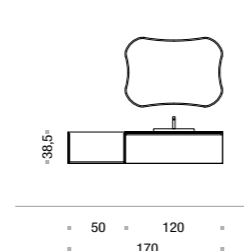

1. Scocca e frontale laccato verde palude opaco con base a giorno noce 2. Lavabo incasso soprapiano Boule in teknorit opaco 3. Specchiera Decò L 120 x H 85 cm

1. Matt lacquered Verde Palude body and front with walnut open base unit 2. Built-in countertop Boule washbasins in matt Teknorit 3. Decò mirror W. 120 x H 85 cm

Comp. Dafne 7 L 230 x P 51 cm (page 48-49)