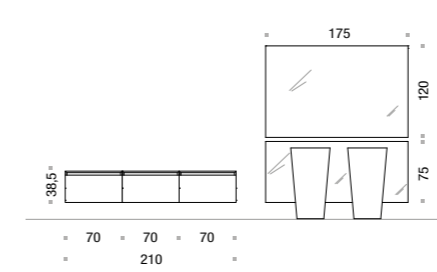

1. Scocca e frontale noce 2. Lavabi Macho in teknorit 3. Specchiere AK con luci led L 175 x H 75/120 cm F.M.

1. Walnut body and front 2. Macho washbasins in Teknorit 3. AK mirrors with LED lights W. 175 x H 75/120 cm (non-standard size)

Comp. Dafne 6 L 190 x P 51 cm (page 42-43)