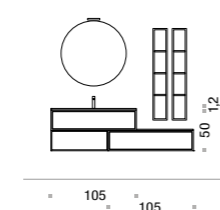

Comp. VANITY / 11 L 175 x P 51 cm (page 22-23)

1. Scocca e frontale frassino Grigio Ombra con particolari Frassino Arena 2. Top in Marmo Tecnico Greige sp. 1,2 cm con vasca integrata 3. Specchiera "Tonda" diametro 80 con luci led 4. Pensili tubolare in metallo grigio antracite 5. Vasca Kuvet mini box

1. Grigio Ombra ash body and front with Arena ash details 2. Greige cultured marble top thk 1.2 cm with built-in washbasin 3. Tonda mirror, 80 cm diameter, with LED lights 4. Tubular metal wall units in Grigio Antracite 5. Kuvet mini box bathtub