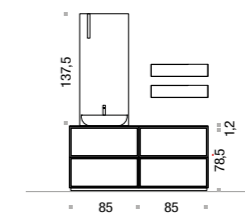

Comp. VANITY / 13 L 170 x P 51 cm (page 72-73)

1. Scocca e frontale laccato Visone opaco **2.** Top laccato Visone opaco sp.1,2 cm **3.** Lavabo "tutto fuori" Milk small in ceramica **4.** Specchiera AK L60 x H 137,5 cm con faretto Ufo **5.** Pensili a giorno in metallo bianco con schiena Bianco opaco **6.** Vasca modello Kuvet **7.** Pouf in Lino 04 art. X901

1. Matt Visone lacquered body and front **2.** Matt Visone lacquered top, 1.2 cm thick **3.** Small Milk countertop ceramic washbasin **4.** AK mirror W. 60 x H. 137.5 cm with Ufo spotlight **5.** Bianco metal open wall units with matt Bianco back panel **6.** Kuvet bathtub **7.** Lino 04 pouffe item X901