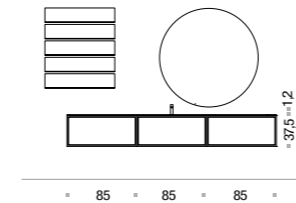

Comp. VANITY / 05 L 255 x P 51 cm (page 58-59)

1. Scocca e frontale laccato Taupe opaco con particolari Verde Palude opaco **2.** Top in teknoril 7004 effetto pietra sp.1,2 cm con vasca integrata **3.** Specchiera Tonda con led diametro 120 cm **4.** Mensole ad "L" in metallo laccato Verde Palude opaco **5.** Dress holder grigio antracite art. X924

1. Body and front matt lacquered in Taupe with matt Verde Palude details **2.** Teknoril top 7004 with stone effect, 1.2 cm thick, with built-in washbasin **3.** Tonda mirror with LED, 120 cm diameter **4.** L-shaped metal shelves matt lacquered in Verde Palude **5.** Grigio Antracite dress holder item X924

Comp. VANITY / 12 L 120 x P 51 cm + pensile (page 62-63)

1. Scocca e frontale laccato Nuvola opaco **2.** Lavabo consolle City dx in mineralguss **3.** Specchiera "Spia" **4.** Pensili tubolare in metallo bianco **5.** Dress holder bianco art. X920

1. Matt Nuvola lacquered body and front **2.** City RH Mineralguss console washbasin **3.** "Spia" mirror **4.** Tubular metal wall units in Bianco **5.** White Dress holder item X920