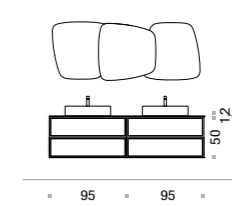

Comp. VANITY / 03 L 190 x P 51 cm (page 32-33)

1. Scocca e frontale frassino Rosmarino 2. Top in frassino Rosmarino sp.1,2 cm 3. Lavabi "tutto fuori" River in marmo di Carrara 4. Specchiera Funny 5. Mensole ad "L" in metallo laccato verde Palude 6. Vasca Kada

1. Rosmarino ash body and front 2. Top in Rosmarino ash thk 1.2 cm 3. River countertop washbasins in Carrara marble 4. Funny mirror unit 5. L-shaped metal shelf lacquered in Verde Palude 6. Kuvet bathtub