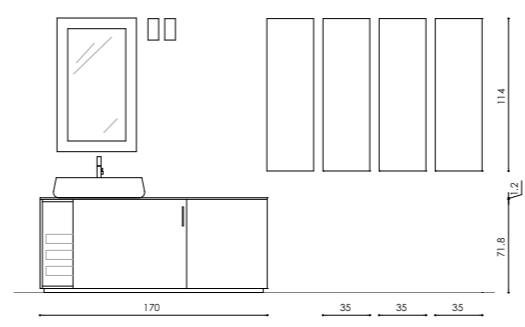

**20. Horma**  
 Scocca e frontale basi: larice monocolore juta opaco - Scocca e frontali colonne: larice monocolore brown, terra, canapa e juta opaco - Piano top in Teknorit  
 sp. 1,2 cm con lavabi Fall "tutto fuori" in teknorit art.W012 - Misure: L. 210 x P. 51 cm + colonne L. 50 cm / Structure and front of base units: matt Juta one-  
 colour larch - Structure and fronts of tall units: matt Brown, Terra, Canapa and Juta one-colour larch - Top in Teknorit, 1,2 cm thick, with Fall "tutto fuori"  
 washbasins in Teknorit art. W012 - Measurements: W. 210 x D. 51 cm + tall units W. 50 cm

**21. horno**

Scocca e frontale basi: larice monocolorre canapa, terra, juta, terranova, nero e grigio fumo di Londra opaco - Scocca pensile: larice monocolorre giallo primario opaco - Lavabo Force in mineralmarmo art.W031 - Misura: L 323 x P 71/51/38 cm / Structure and front of base units: matt Canapa, Terra, Juta, Terranova, Nero and Grigio Fumo di Londra one-colour larch - Structure of wall unit: matt Giallo Primario one-colour larch - Force washbasin in Mineralmarmo art. W031 - Measurements: W. 323 x D. 71/51/38 cm

**Il disegno di una nuvola, la luce dei led**

**22. Korma**  
 Scocca e frontale: larice bicolore cacao/tortora opaco - Piano top in larice bicolore cacao/tortora opaco con lavabo Soap "tutto fuori" in ceramica art.5516 -  
 Misure: L 170 x P 51 cm + pensili L 35 cm / Structure and front: matt Cacao/Tortora two-colour larch - Top in matt Cacao/Tortora two-colour larch with Soap  
 "tutto fuori" washbasin in ceramic art.5516 - Measurements: W. 170 x D. 51 cm + wall units W. 35 cm