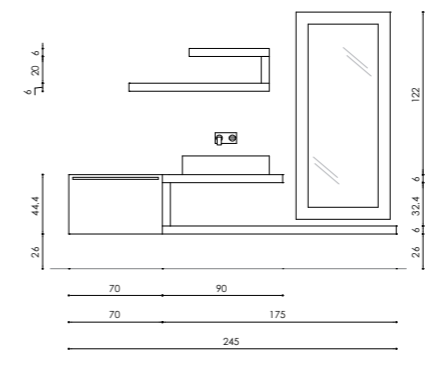

**Il gioco delle forme e dei materiali**

**18. Karma**  
 Scocca e frontale base: larice monocolor bianco opaco - Scocca e frontale pensile: larice monocolor nero opaco - Piano top in M.T. Tao sp. 2 cm con lavabo Soap "tutto fuori" in ceramica art. 5515 - Misure: L 245 x P 51 cm / Structure and front base: matt Bianco one-colour larch - Structure and front of wall unit: matt Nero one-colour larch - Top in Tao technical marble, 2 cm thick, with Soap "tutto fuori" washbasin in ceramic art. 5515 - Measurements: W. 245 x D. 51 cm

Simmetria in chiaro scuro

**19. Norma**  
 Scocca e frontale: larice monocolore bianco e nero opaco - Piano top in larice monocolore bianco e nero opaco sp.6 cm con lavabo River "tutto fuori" in M.T.Bianco Olimpo/Tao art.W013 - Misure: L. 245 x P.51 cm (Basi singole) L.490 x P.51 cm (Basi doppie) / Structure and front: matt Bianco and Nero one-colour larch - Top in matt Bianco and Nero one-colour larch, 6 cm thick, with River "tutto fuori" washbasin in Bianco Olimpo/Tao technical marble art. W013 - Measurements: W. 245 x D.51 cm (single base units) W.490 x D.51 cm (Double base units)