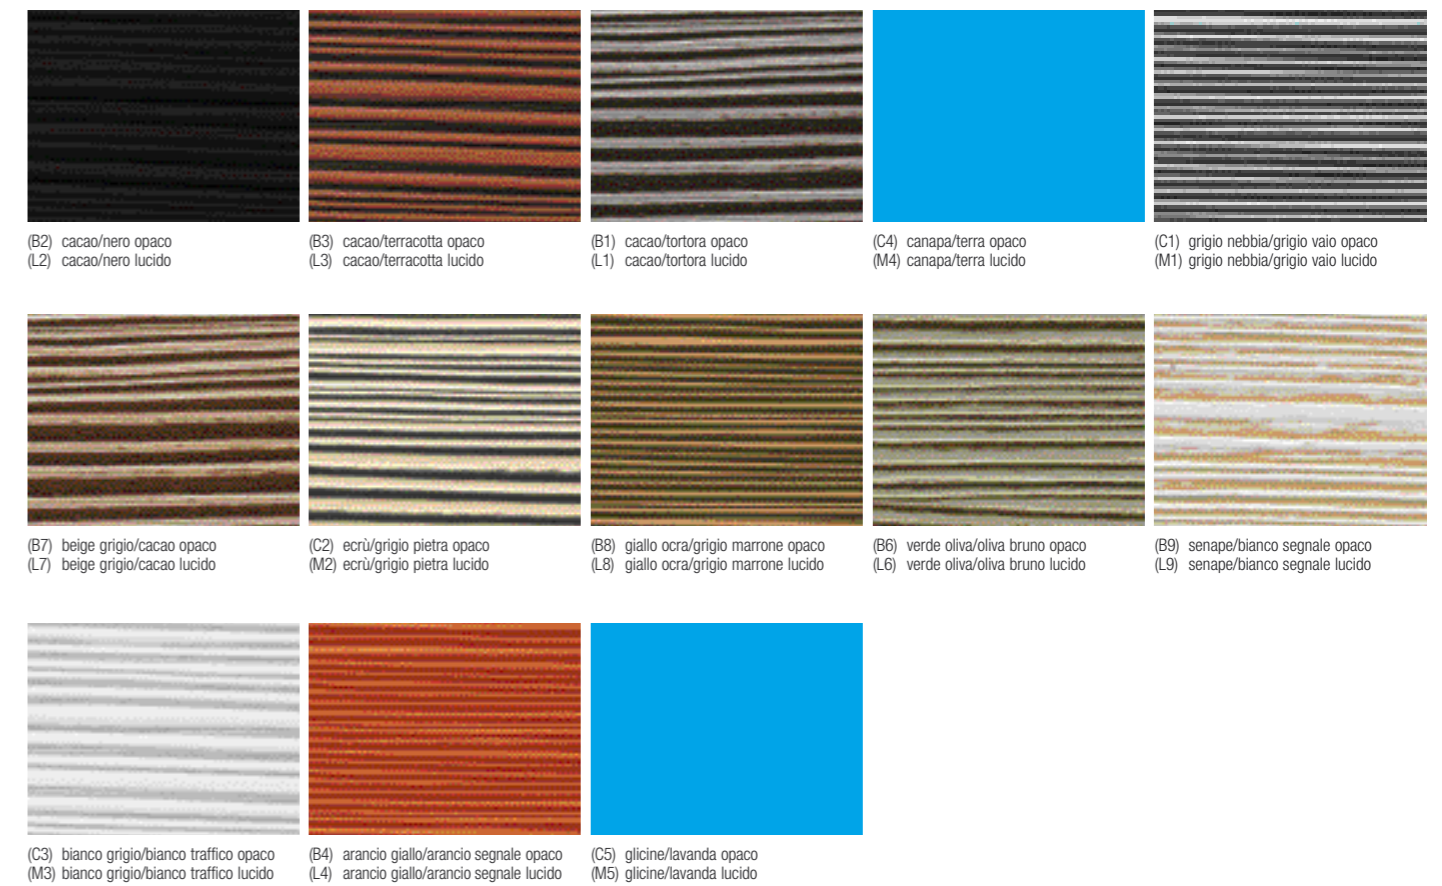

LARICE BICOLORE