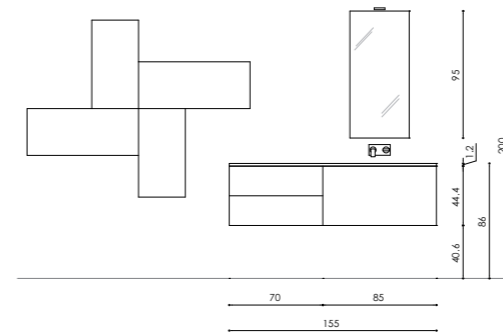

38. Karma
Scocca e frontale basilarice monocolor bianco opaco - Scocca e frontale pensili: larice monocolor cielo, blu marin, blu nazionale e cascata opaco - Piano top in teknoil sp.1,2 cm con vasca integrata rettangolare media art.W009 - Misure: L. 155 x P 51 cm + pensili L. 140 cm / Structure and front of base units: matt Bianco one-colour larch - Structure and front of wall units: matt Cielo, Blu Marin, Blu Nazionale and Cascata one-colour larch - Top in Teknoil, 1,2 cm thick, with Media rectangular built-in washbasin art. W009 - Measurements: W. 155 x D. 51 cm + wall units W. 140 cm