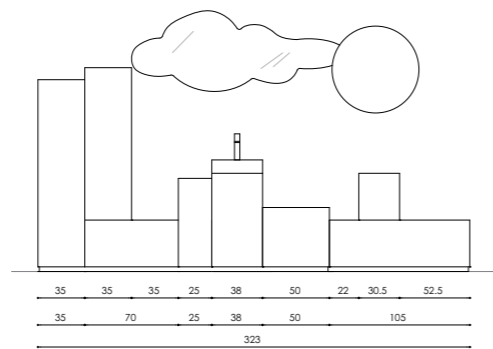

21. horno

Scocca e frontale basi: larice monocolorre canapa, terra, juta, terranova, nero e grigio fumo di Londra opaco - Scocca pensile: larice monocolorre giallo primario opaco - Lavabo Force in mineralmarmo art.W031 - Misura: L 323 x P 71/51/38 cm / Structure and front of base units: matt Canapa, Terra, Juta, Terranova, Nero and Grigio Fumo di Londra one-colour larch - Structure of wall unit: matt Giallo Primario one-colour larch - Force washbasin in Mineralmarmo art. W031 - Measurements: W. 323 x D. 71/51/38 cm

Il disegno di una nuvola, la luce dei led