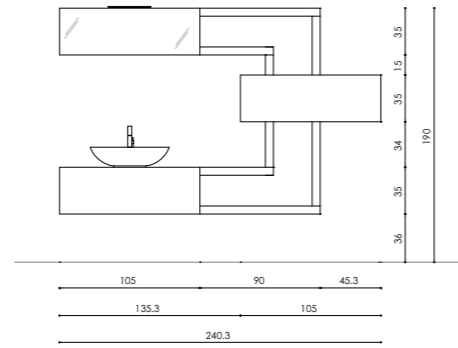

27. **Nome**  
 Scocca e frontale: larice bicolore canapa/terra opaco – Piano top in cristallo extralight canapa sp.1.5 cm con vasca integrata art.W039 – Misure: L 95 x P 51 cm  
 Structure and front: matt Canapa/Terra two-colour larch – Top in Canapa Extralight glass, 1.5 cm thick, with built-in washbasin art. W039 – Measurements: W. 95 x D. 51 cm

**28. Kamo**  
 Scocca e frontale: larice bicolore glicine/lavanda opaco - Piano top legno sp.6 cm - Lavabo: Soap semincasso sx in teknoit art.5506 - Misure: L 95 x P 38 cm (con sporgenza lavabo L 115 cm) / Structure and front: matt Glicine/Lavanda two-colour larch- Top in wood, 6 cm thick - Soap Lh semi built-in washbasin in Teknoit art.5506 - Measurements: W: 95 x D: 38 cm (with projecting washbasin W:115 cm)

Nel benessere del tuo bagno

**29. Karma**  
 Scocca e frontale: larice monocolore bianco lucido - Piano top in M.T. Bianco Olimpo sp.1,8 cm con lavabo Piettro quadro "tutto fuori" in ceramica art.5518 - Misura: L.240,3 x P. 51/20,8 cm / Structure and front: gloss Bianco one-colour larch - Top in Bianco Olimpo technical marble, 1,8 cm thick, with Piettro Quadro "tutto fuori" washbasin in ceramic art.5518 - Measurements: W. 240,3 x D. 51/20,8 cm