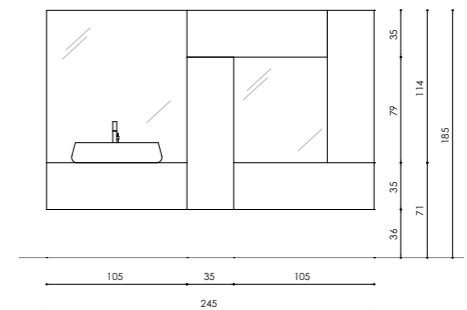

18. Karma
Scocca e frontale base: larice monocolor bianco opaco - Scocca e frontale pensile: larice monocolor nero opaco - Piano top in M.T. Tao sp. 2 cm con lavabo Soap "tutto fuori" in ceramica art. 5515 - Misure: L 245 x P 51 cm / Structure and front base: matt Bianco one-colour larch - Structure and front of wall unit: matt Nero one-colour larch - Top in Tao technical marble, 2 cm thick, with Soap "tutto fuori" washbasin in ceramic art. 5515 - Measurements: W. 245 x D. 51 cm