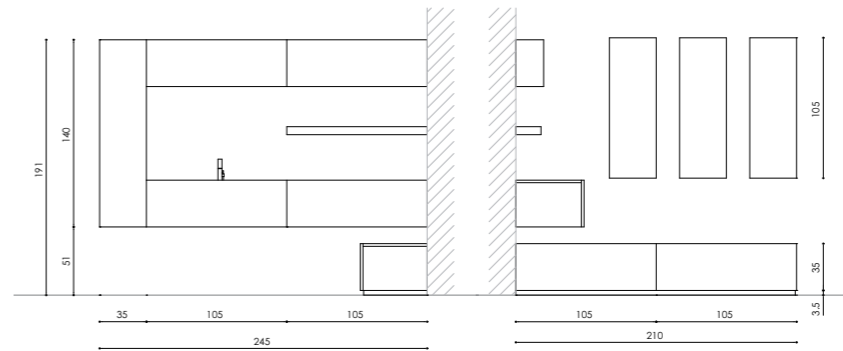

36. Korma

Scocca e frontale: larice bicolore terra/canapa opaco - Piano top in cristallo sabbliato canapa sp.1,9 cm con vasca integrata art.W040
- Misure: L. 245/210 x P 51 cm + pensili L. 35 cm / Structure and front: matt Terra/Canapa two-colour larch - Top in Canepa sanded glass, 1,9 cm thick, with built-in washbasin art.W040 - Measurements: W. 245/210 x D. 51 cm + wall units W. 35 cm