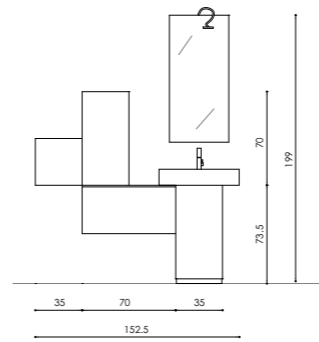

37. Korma
Scocca e frontale: larice monocolore jula, ecorù, terra e canapa opaco - Piano top in larice monocolore jula sp. 1,2 cm con lavabo River "tutto fuori" in M.T.Bianco olimpo - Misure: L 152,5 x P 51 cm / Structure and front: matt jula, Ecorù, Terra and Canapa one-colour larch- Top in jula one-colour larch, 1,2 cm thick, with River "tutto fuori" washbasin in Bianco Olimpo technical marble - Measurements: W. 152.5 x D. 51 cm