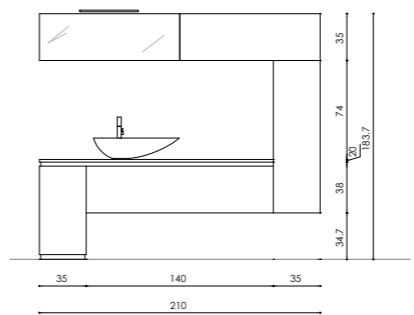

39. Korma
Scocca e frontale base: larice monocolore giallo solare opaco - Scocca e frontale pensili: larice monocolore mattone, bordeaux opaco - Piano top in M.T. Amerillo Dream sp.2 cm con lavabo Ginko "tutto fuori" in ceramica bianca art.5524 - Misure: L 210 x P 38 cm / Structure and front of base unit: matt Giallo Solare one-colour larch - Structure and front of wall units: matt Mattone and Bordeaux one-colour larch - Top in Amerillo Dream technical marble, 2 cm thick with Ginko "tutto fuori" washbasin in white ceramic art.5524 - Measurements: W. 210 x D. 38 cm