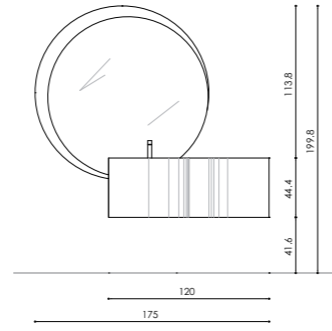

25. Karma

Scocca e frontale: latice monocoloro bianco opaco - Piano top in cristallo sabbato nero sp. 1,9 cm con vasca integrata art.W041 - Misure: L. 175 x P. 58/38 cm
Structure and front: matt Bianco one-colour larch - Top in Nero sanded glass, 1.9 cm thick with built-in washbasin art.W041 - Measurements: W. 175 x D. 58/38 cm