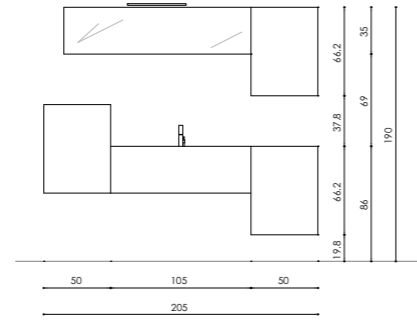

**17. Kamo**  
Scocca e frontale base: larice monocolore terra opaco - Scocca e frontale pensile: larice monocolore canapa opaco - Piano top in cristallo extrairight terra sp. 1.5 cm con vasca integrata art.W040 - Misure: L 205 x P 51 cm / Structure and front base: matt Terra one-colour larch - Structure and front of wall unit: matt Canapa one-colour larch - Top in Terra Extrairight glass, 1.5 cm thick with built-in washbasin art.W040 - Measurements: W. 205 x D. 51 cm