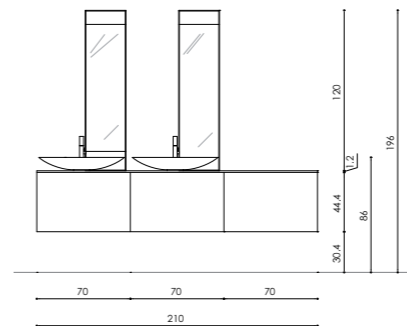

**Il gioco delle forme e dei materiali**

**18. Karma**  
 Scocca e frontale base: larice monocolor bianco opaco - Scocca e frontale pensile: larice monocolor nero opaco - Piano top in M.T. Tao sp. 2 cm con lavabo Soap "tutto fuori" in ceramica art. 5515 - Misure: L 245 x P 51 cm / Structure and front base: matt Bianco one-colour larch - Structure and front of wall unit: matt Nero one-colour larch - Top in Tao technical marble, 2 cm thick, with Soap "tutto fuori" washbasin in ceramic art. 5515 - Measurements: W. 245 x D. 51 cm

Simmetria in chiaro scuro

**19. Norma**  
 Scocca e frontale: larice monocolore bianco e nero opaco - Piano top in larice monocolore bianco e nero opaco sp.6 cm con lavabo River "tutto fuori" in M.T.Bianco Olimpo/Tao art.W013 - Misure: L. 245 x P.51 cm (Basi singole) L.490 x P.51 cm (Basi doppie) / Structure and front: matt Bianco and Nero one-colour larch - Top in matt Bianco and Nero one-colour larch, 6 cm thick, with River "tutto fuori" washbasin in Bianco Olimpo/Tao technical marble art. W013 - Measurements: W. 245 x D.51 cm (single base units) W.490 x D.51 cm (Double base units)

**20. Horma**  
 Scocca e frontale basi: larice monocolore juta opaco - Scocca e frontali colonne: larice monocolore brown, terra, canapa e juta opaco - Piano top in Teknorit  
 sp. 1,2 cm con lavabi Fall "tutto fuori" in teknorit art.W012 - Misure: L. 210 x P. 51 cm + colonne L. 50 cm / Structure and front of base units: matt Juta one-  
 colour larch - Structure and fronts of tall units: matt Brown, Terra, Canapa and Juta one-colour larch - Top in Teknorit, 1,2 cm thick, with Fall "tutto fuori"  
 washbasins in Teknorit art. W012 - Measurements: W. 210 x D. 51 cm + tall units W. 50 cm