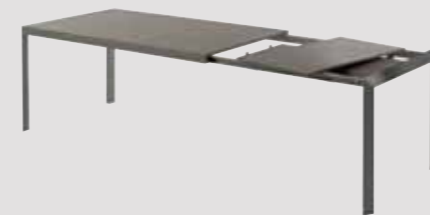

tavolo table **IZAC**
cod. 01.84
M310 antracite / anthracite
C196 cristallo antracite lucido / gloss anthracite glass

IZAC

Tavolo allungabile con struttura in acciaio. Piano in melaminico, Unicolor antigraffio, cristallo e cristallo antigraffio.

Extending table with metal frame, top in melamine, glass, anti-scratch glass and scratch-resistant Unicolor laminate.

Table avec allonges et structure en acier, plateau en mélamine, verre, verre anti-rayures ou Unicolor anti-rayures.

Ausziehbar Tisch Stahlgestell, Platte aus Melamin, Glas, kratzfestig Glas oder kratzfestig Unicolor.

Mesa extensible con estructura en acero, sobre en melaminado, cristal o cristal anti-arañazos o Unicolor anti-arañazos.

Стол раскладной со структурой из стали. Столешница из меламин, Unicolor, устойчивого к царапинам, стекла и стекла, устойчивого к царапинам.

dimensioni / dimensions / dimensions abmessung / dimensiones / Размеры

ALLUNGABILE / EXTENDIBLE

cod. 01.81 posti/seats
cm L 122/172 x P 80 x H 75
inch L 48/67.7 x W 31.5 x H 29.5

cod. 01.82 posti/seats
cm L 142/182/222 x P 90 x H 75
inch L 55.9/71.7/87.4 x W 35.4 x H 29.5

PIANO melaminico - unicolor antigraffio - cristallo - cristallo antigraffio
TOP melamine - scratch-resistant unicolor - glass - anti-scratch glass

cod. 01.83 posti/seats
cm L 162/212/262 x P 90 x H 75
inch L 63.8/83.5/103.1 x W 35.4 x H 29.5

cod. 01.84 posti/seats
cm L 192/242/292 x P 90 x H 75
inch L 75.6/95.3/115 x W 35.4 x H 29.5

PIANO melaminico - unicolor antigraffio - cristallo - cristallo antigraffio
TOP melamine - scratch-resistant unicolor - glass - anti-scratch glass

cod. 01.85 posti/seats
cm L 192/242/292 x P 102 x H 75
inch L 75.6/95.3/115 x W 40.2 x H 29.5

finiture / finishes / finitions Ausführungen / acabados / отделка