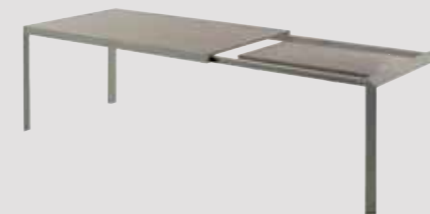

tavolo table **IZAC**
cod. 01.84
M310 antracite / anthracite
C196 cristallo antracite lucido / gloss anthracite glass

IZAC

Tavolo allungabile con struttura in acciaio. Piano in melaminico, Unicolor antigraffio, cristallo e cristallo antigraffio.

Extending table with metal frame, top in melamine, glass, anti-scratch glass and scratch-resistant Unicolor laminate.

Table avec allonges et structure en acier, plateau en mélamine, verre, verre anti-rayures ou Unicolor anti-rayures.

Ausziehbar Tisch Stahlgestell, Platte aus Melamin, Glas, kratzfestig Glas oder kratzfestig Unicolor.

Mesa extensible con estructura en acero, sobre en melaminado, cristal o cristal anti-arañazos o Unicolor anti-arañazos.

Стол раскладной со структурой из стали. Столешница из меламин, Unicolor, устойчивого к царапинам, стекла и стекла, устойчивого к царапинам.

dimensioni / dimensions / dimensions abmessung / dimensiones / Размеры

ALLUNGABILE / EXTENDIBLE

cod. 01.81 posti/seats
cm L 122/172 x P 80 x H 75
inch L 48/67.7 x W 31.5 x H 29.5

cod. 01.82 posti/seats
cm L 142/182/222 x P 90 x H 75
inch L 55.9/71.7/87.4 x W 35.4 x H 29.5

PIANO melaminico - unicolor antigraffio - cristallo - cristallo antigraffio
TOP melamine - scratch-resistant unicolor - glass - anti-scratch glass

cod. 01.83 posti/seats
cm L 162/212/262 x P 90 x H 75
inch L 63.8/83.5/103.1 x W 35.4 x H 29.5

cod. 01.84 posti/seats
cm L 192/242/292 x P 90 x H 75
inch L 75.6/95.3/115 x W 35.4 x H 29.5

PIANO melaminico - unicolor antigraffio - cristallo - cristallo antigraffio
TOP melamine - scratch-resistant unicolor - glass - anti-scratch glass

cod. 01.85 posti/seats
cm L 192/242/292 x P 102 x H 75
inch L 75.6/95.3/115 x W 40.2 x H 29.5

finiture / finishes / finitions Ausführungen / acabados / отделка